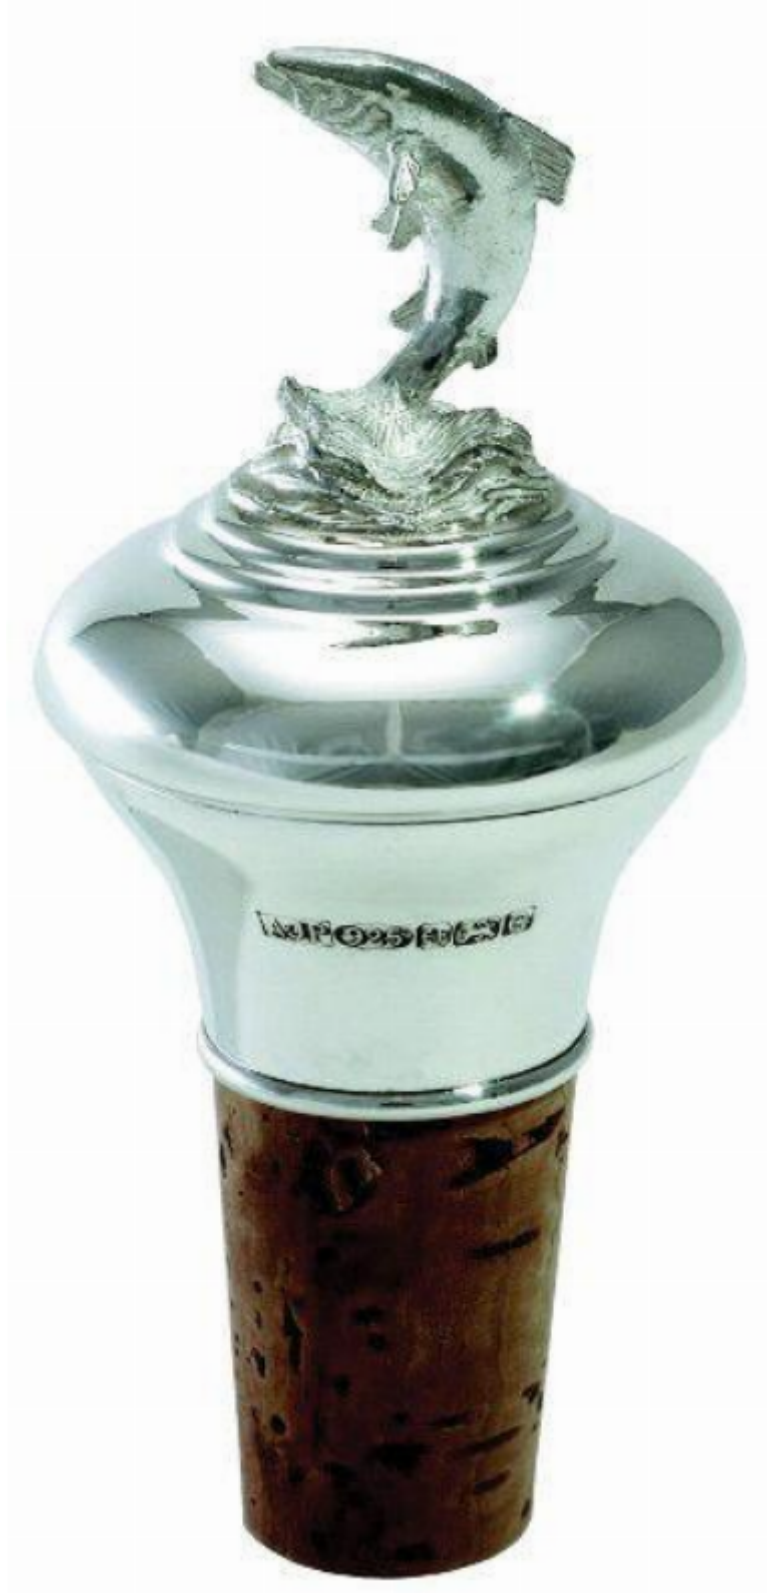

SOLID SILVER LEAPING SALMON FISH WINE BOTTLE  
STOPPER FISHING

£132.50

REF: CT15

Height: 9.5 cm (3.7")

### Description

A Solid Silver Bottle Stopper embellished with a silver Salmon alive with movement. The Stopper has a natural cork base and a full set of hallmarks.