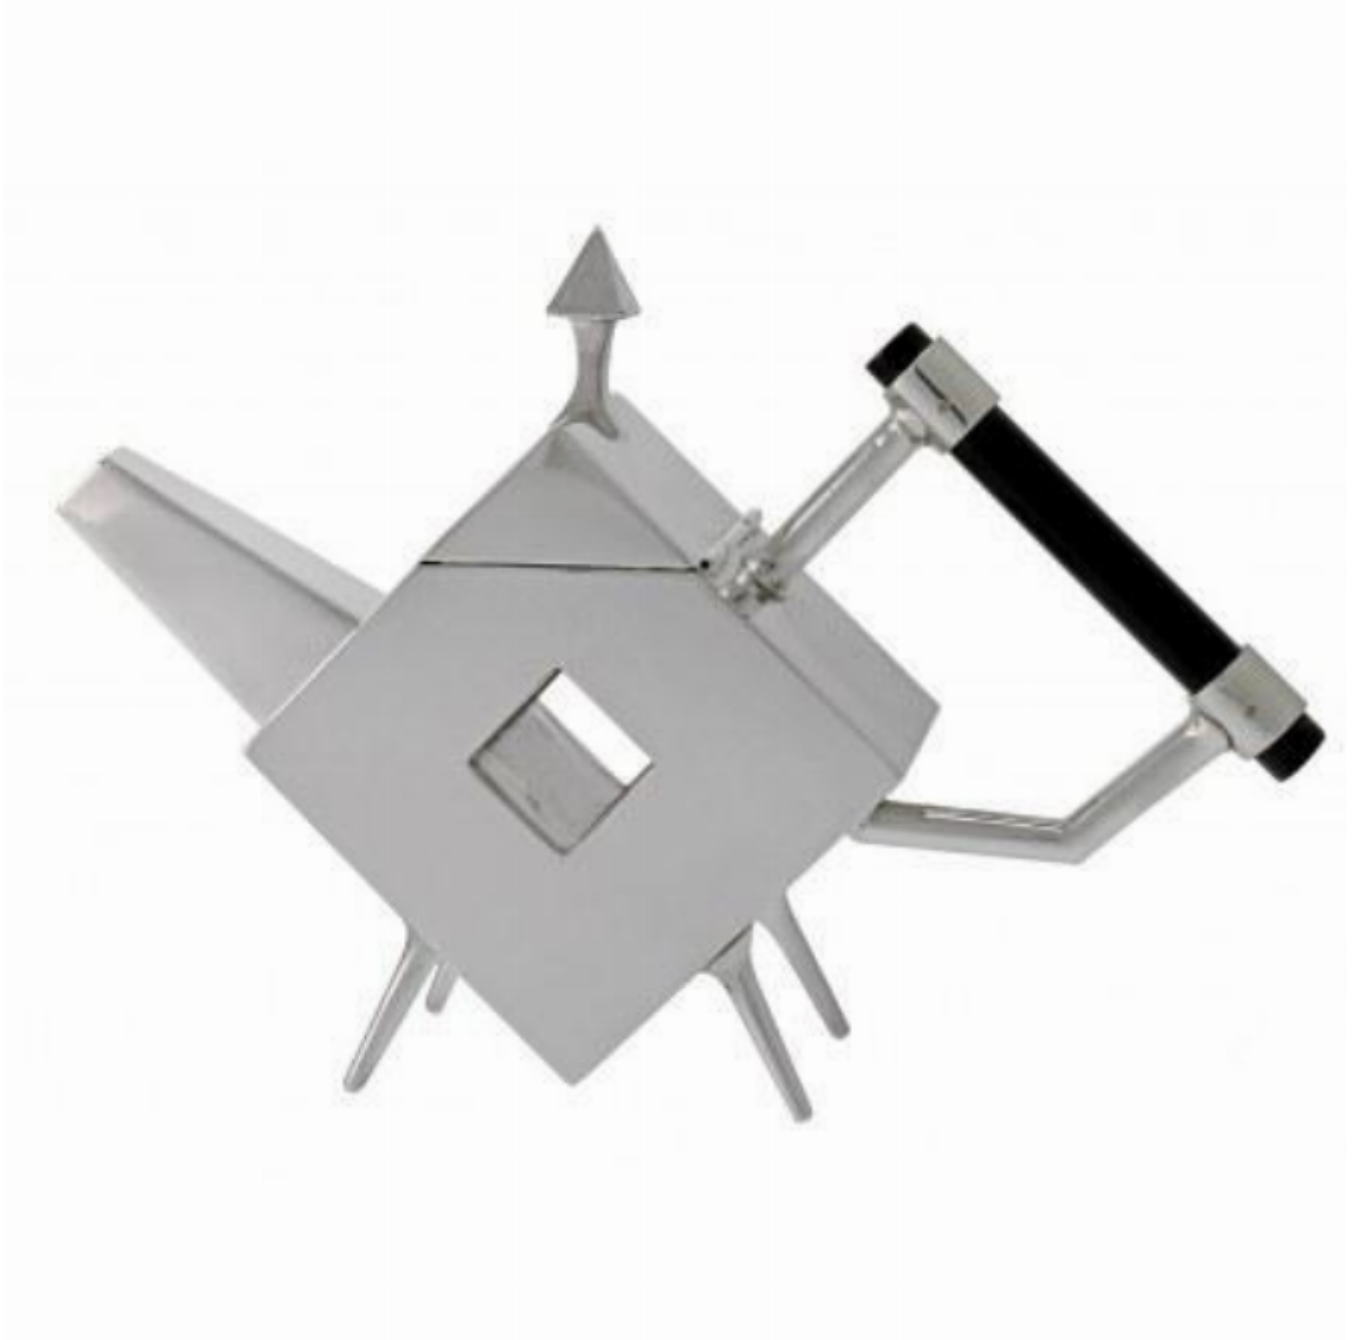

Christopher Dresser Style Silver Plated Tea Pot / Teapot (New)

Sold

REF: CDSQ

Height: 18.6 cm (7.3")

Width: 25 cm (9.8")

Depth: 5.5 cm (2.2")

Weight: 603 g

## Description

This wonderful Silver Plated Tea Pot is a reproduction of Christopher Dresser's iconic Tea Pot originally made by James Dixon. Dresser is known for his unique approach to design, creating objects of a completely unique and visionary aesthetic, far ahead of his contemporaries. While his original pieces can fetch tens of thousands of pounds in auctions, this reproduction Tea Pot is of impeccable quality, and a chance to own and use of piece of design history.

This Tea Pot has a square form and stands on 4 feet. The handle of the Tea Pot is a dark wood.

This Tea Pot is brand new.