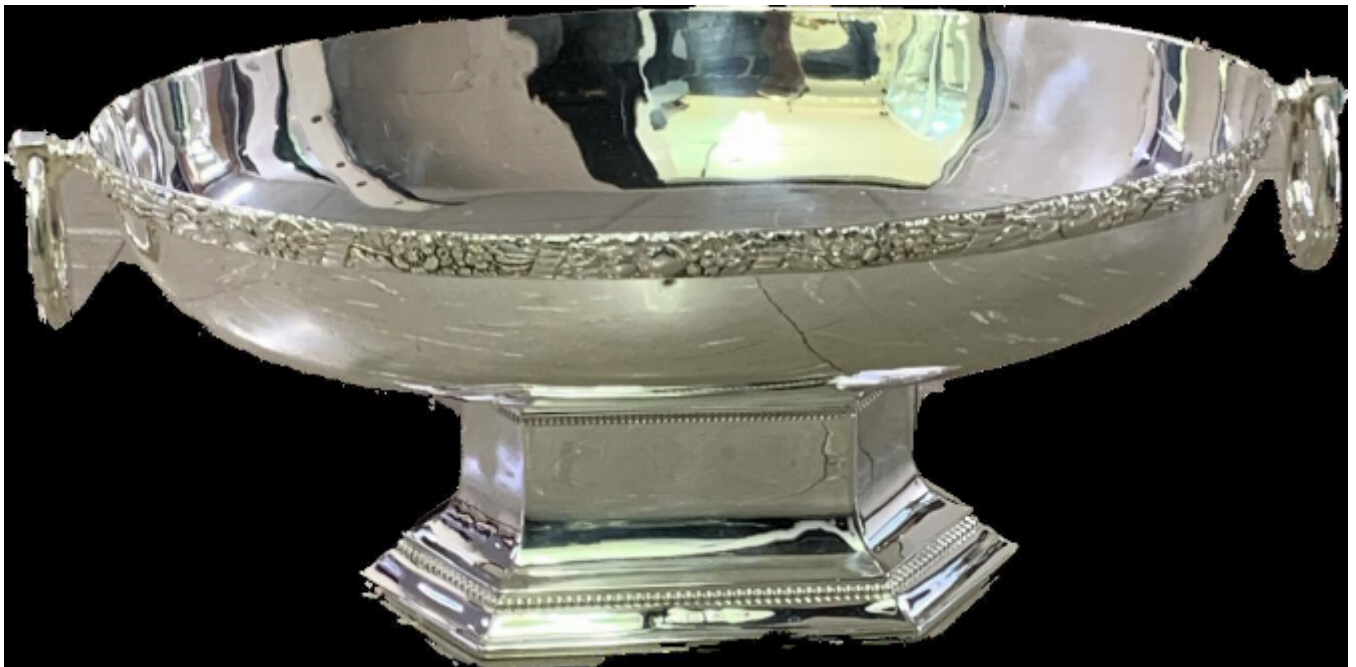

AN ART DECO CONTINENTAL SILVER BOWL Circa 1930

Sold

REF: N7030

Height: 14 cm (5.5")

Width: 35.56 cm (14")

Weight: 701 g

Description

A Large Art Deco Continental Oval Silver Bowl on an Octagonal beaded foot with two dropped Handles. The border is chased with different Fruit.

Made in Germany

Date: circa 1930

Marked with 800 stamp

Weight: 701g / 22.50oz

Width: 35.56cm / 14in

Height: 14cm / 5 1/2in

T/ETT