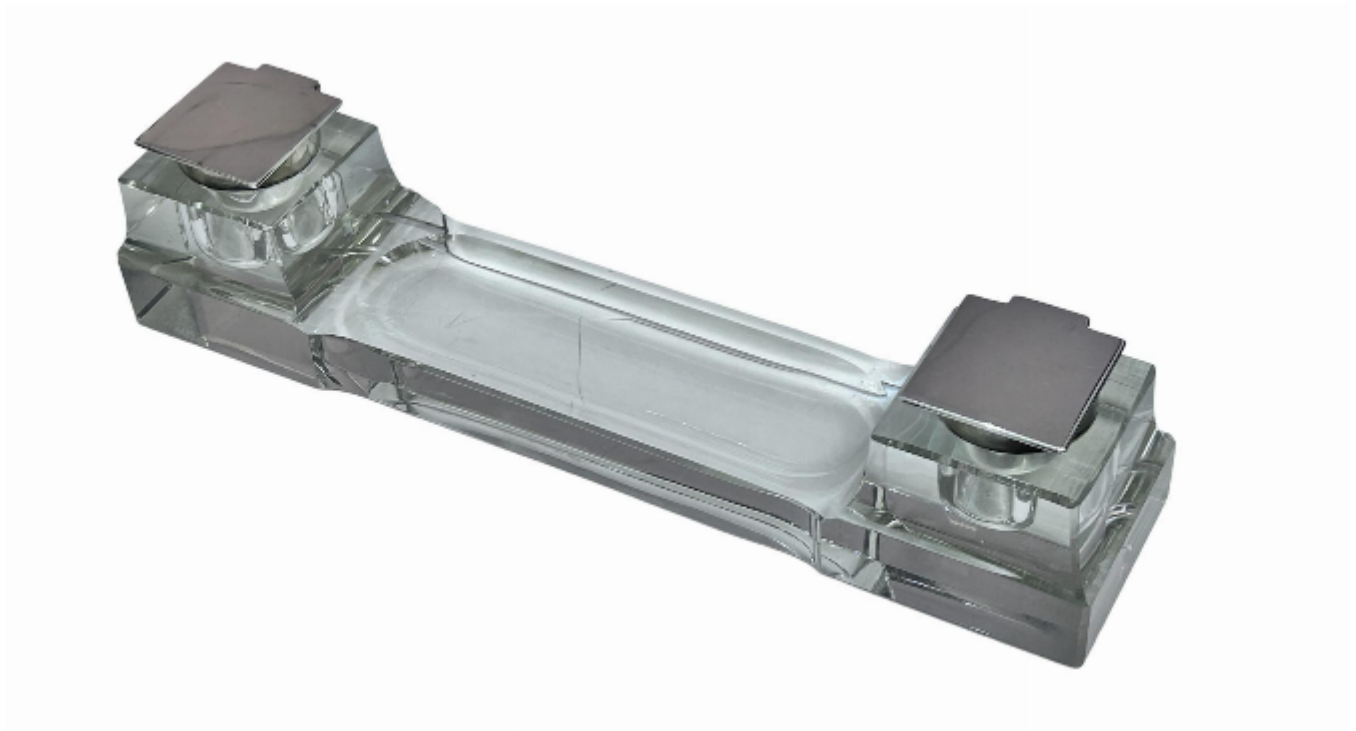

ART DECO SILVER & GLASS INKWELL 1937

Goldsmiths And Silversmiths Company

£495

REF: N6549

Height: 35 cm (13.8")

Width: 8 cm (3.1")

## Description

Art Deco Silver & Glass Inkwell With 2 single pots. Very Heavy.

Made in Birmingham

Date: 1937

Maker: Goldsmith & Silversmith

Length: 35cm / 13in

Width: 8cm / 3in

T/MPT