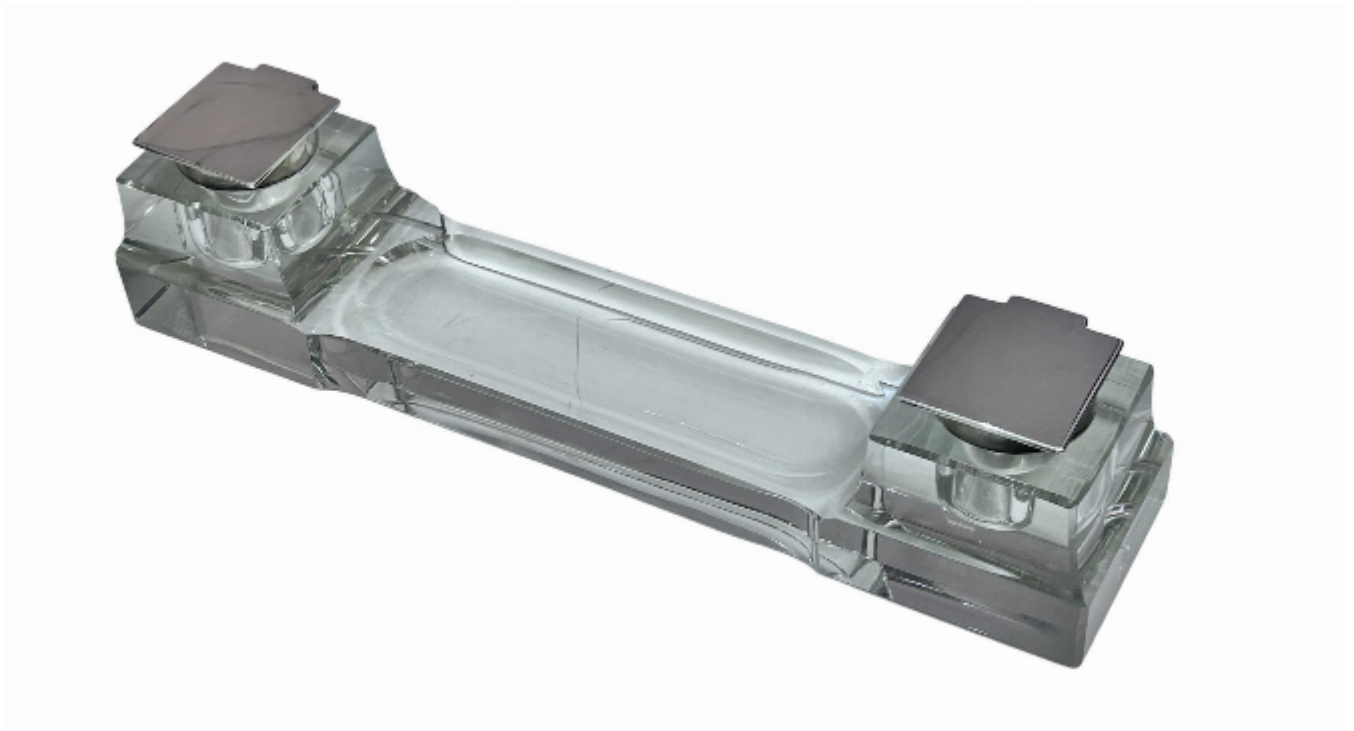

ART DECO SILVER & GLASS INKWELL 1937

Goldsmiths And Silversmiths Company

£495

REF: N6549

Height: 35 cm (13.8")

Width: 8 cm (3.1")

Description

Art Deco Silver & Glass Inkwell With 2 single pots. Very Heavy.

Made in Birmingham

Date: 1937

Maker: Goldsmith & Silversmith

Length:35cm / 13in

Width: 8cm /3in

T/MPT