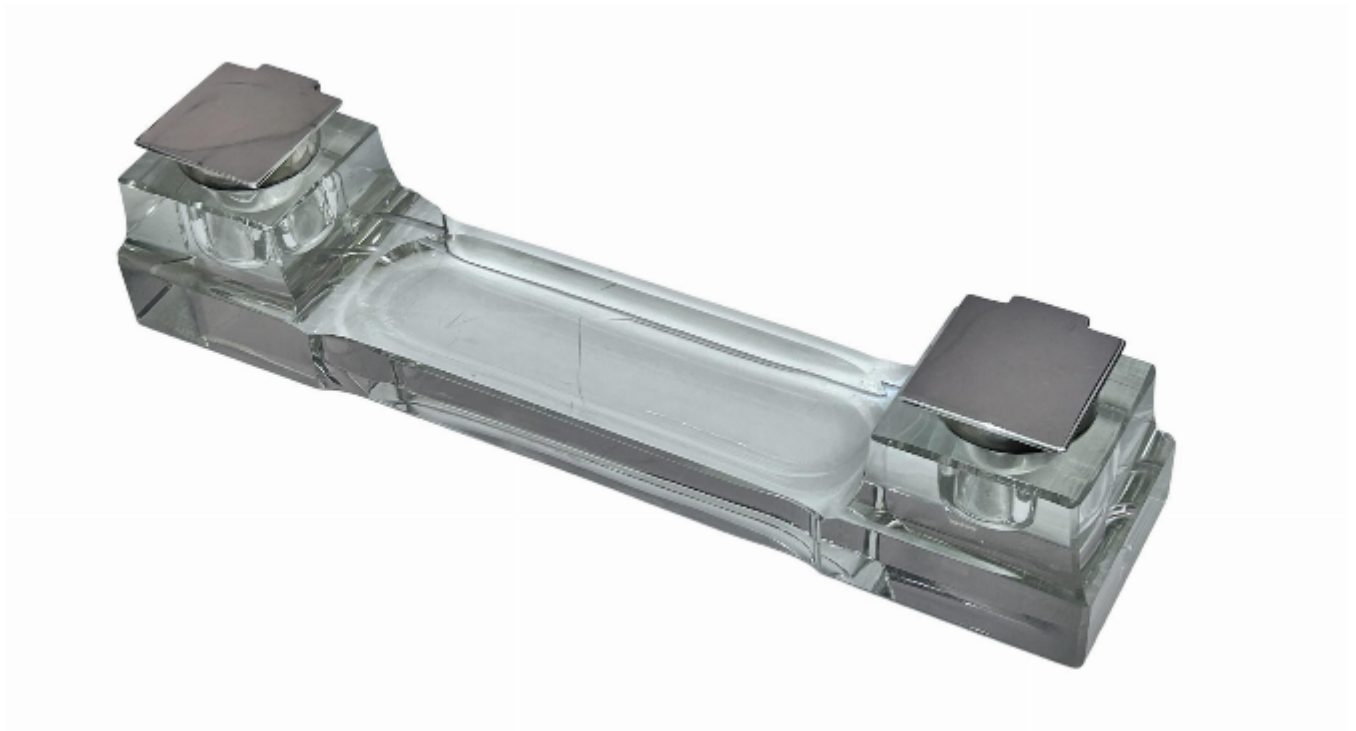

ART DECO SILVER & GLASS INKWELL 1937

Goldsmiths And Silversmiths Company

£420

REF: N6549

Height: 35 cm (13.8")

Width: 8 cm (3.1")

Description

Art Deco Silver & Glass Inkwell With 2 single pots. Very Heavy.

Made in Birmingham

Date: 1937

Maker: Goldsmith & Silversmith

Length:35cm / 13in

Width: 8cm /3in

T/MPT