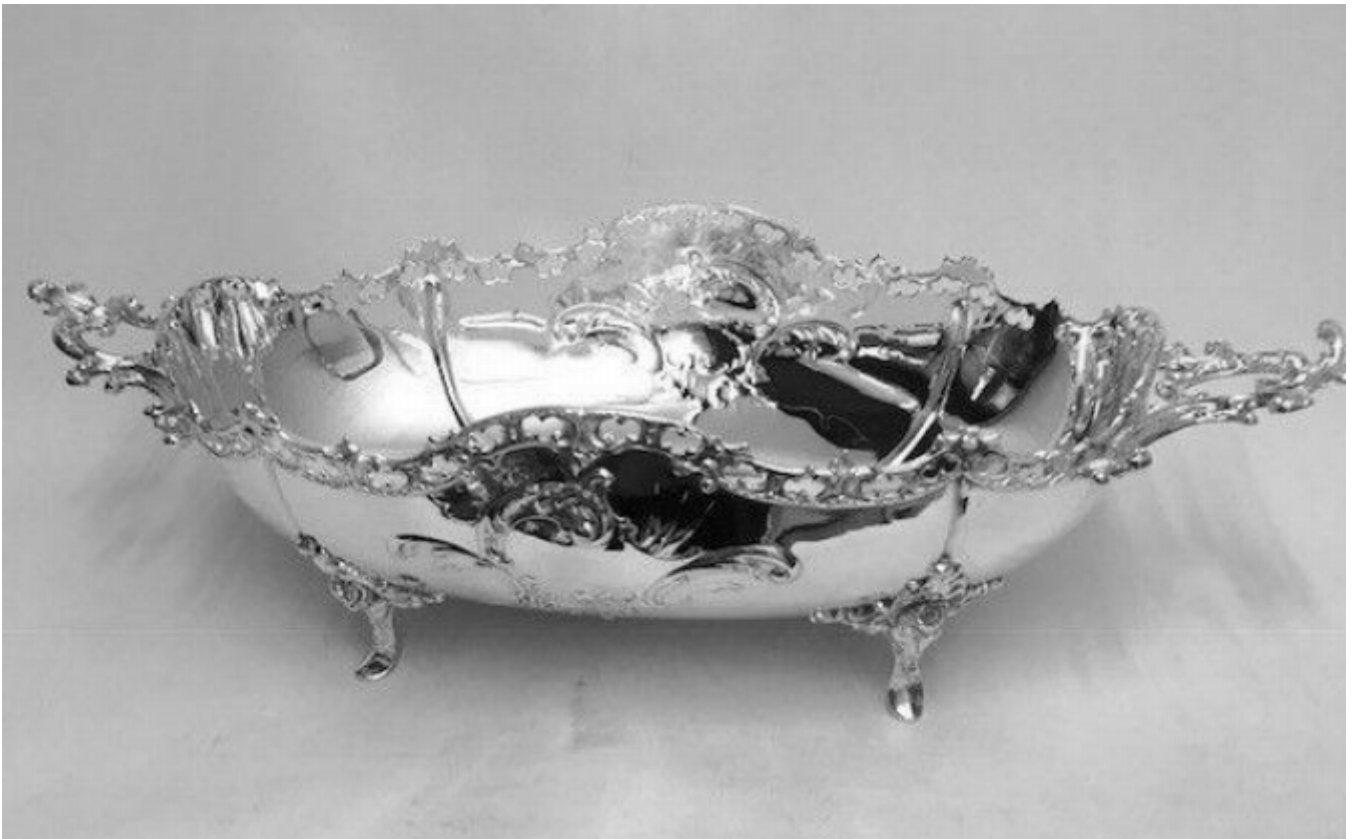

CONTINENTAL SILVER DISH Circa 1910

Sold

REF: N7559

Width: 34 cm (13.4")

Weight: 480 g

Description

Continental Silver Oval Pierced & Chased Dish On 4 Feet.

Made in Germany

Date: circa 1910

Maker: not known

Weight: 480g //15.48in

Length: 34cm / 13.5in

T/ IHT