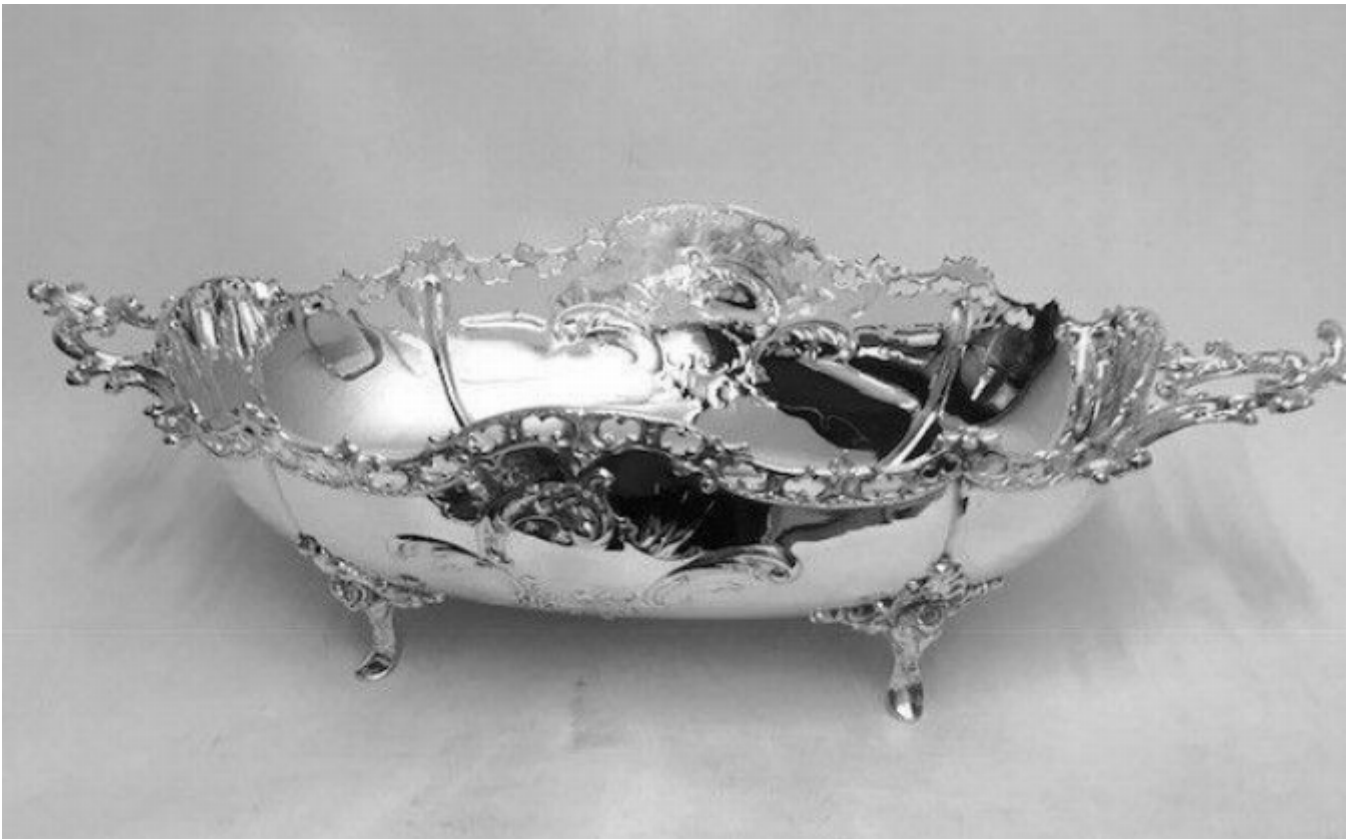

CONTINENTAL SILVER DISH Circa 1910

Sold

REF: N7559

Width: 34 cm (13.4")

Weight: 480 g

## Description

Continental Silver Oval Pierced & Chased Dish On 4 Feet.

Made in Germany

Date: circa 1910

Maker: not known

Weight: 480g //15.48in

Length: 34cm / 13.5in

T/ IHT