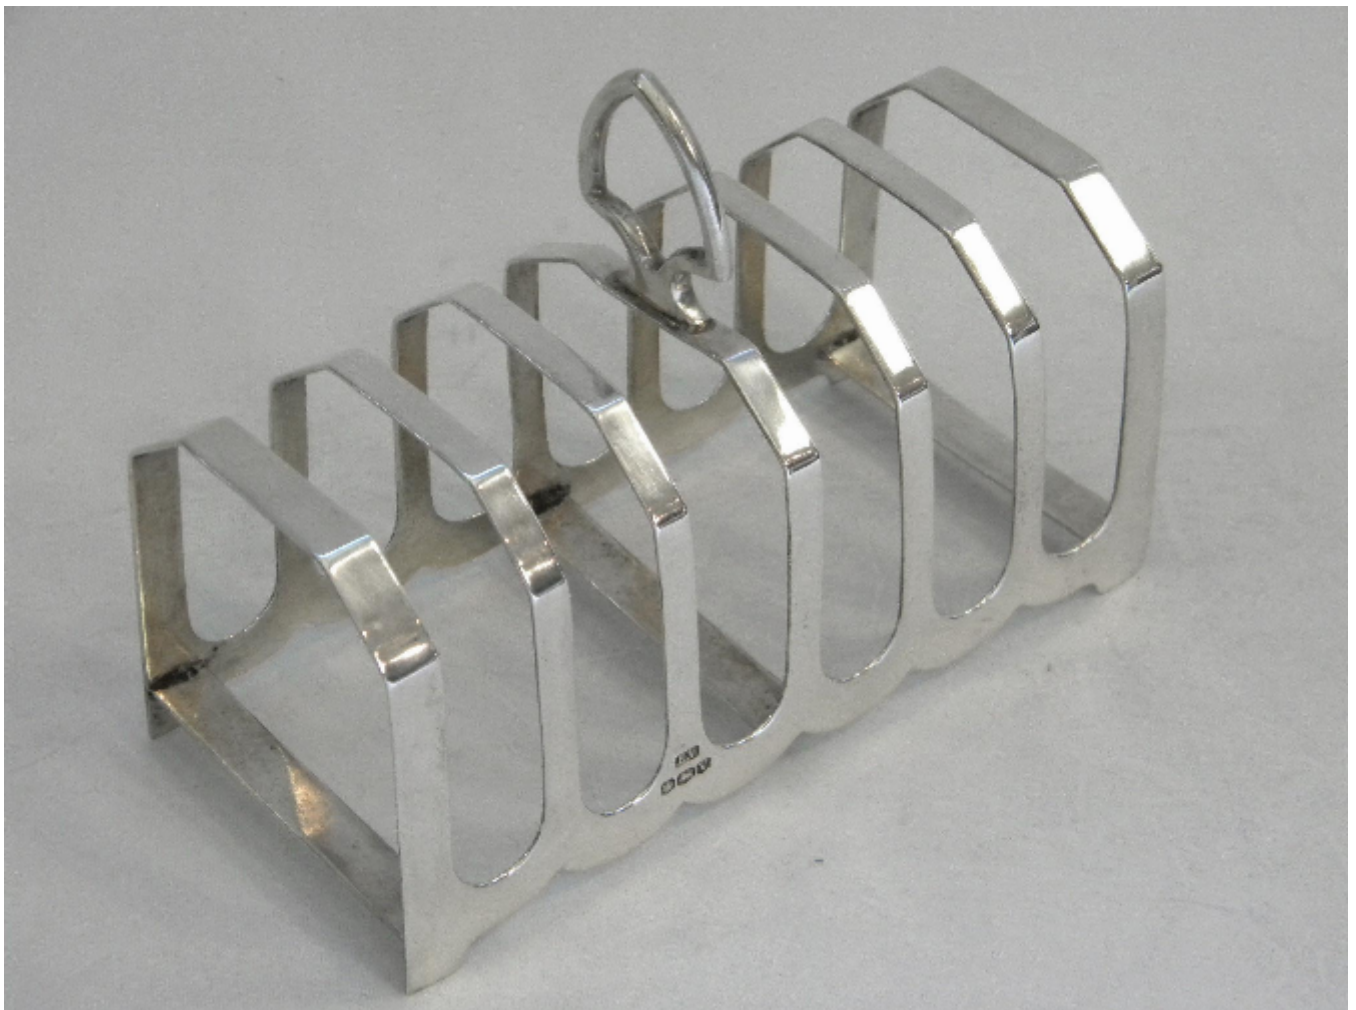

ART DECO SOLID SILVER TOAST RACK SHEFFIELD 1938

Sold

REF: N5504

Height: 10.3 cm (4.1")

Width: 14 cm (5.5")

Depth: 6.5 cm (2.6")

Weight: 144.5 g

## Description

A classic Art Deco Solid Silver Toast Rack with space for 6 pieces of Toast.

Made in Sheffield.

Date - 1938.

Maker - E. Viner.

T/CHT