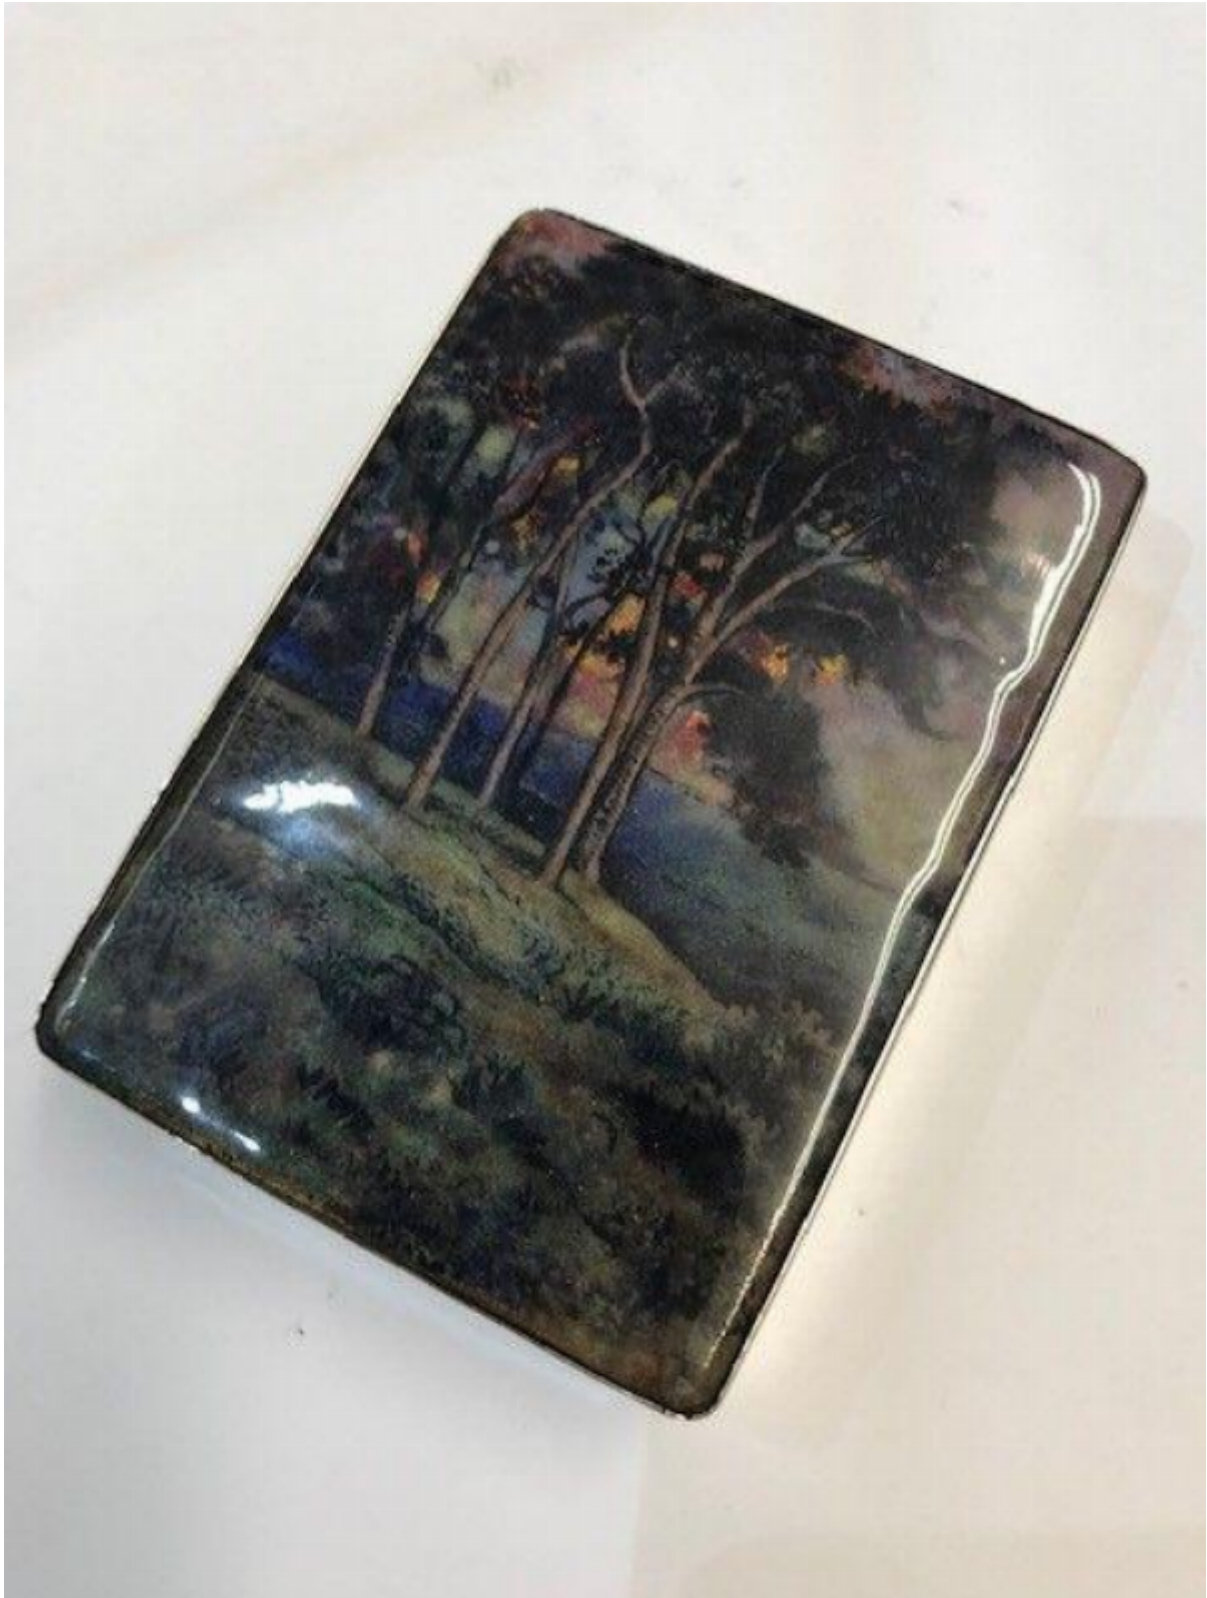

ARTS & CRAFTS SILVER & ENAMEL BOX 1928

Charles Perry & Co

Sold

REF: N7433

Height: 9 cm (3.5")

Width: 6.5 cm (2.6")

Weight: 165 g

Description

Unusual Silver & Enamel Arts & Crafts Box Of a Country Forest. Gilt inside.

Made in Chester

Date: 1928

Maker: Charles Perry & Co

Weight: 165g / 5.32oz

Length: 9cm / 3.5in

Width: 6.5cm / 2.5in

T/ ETT