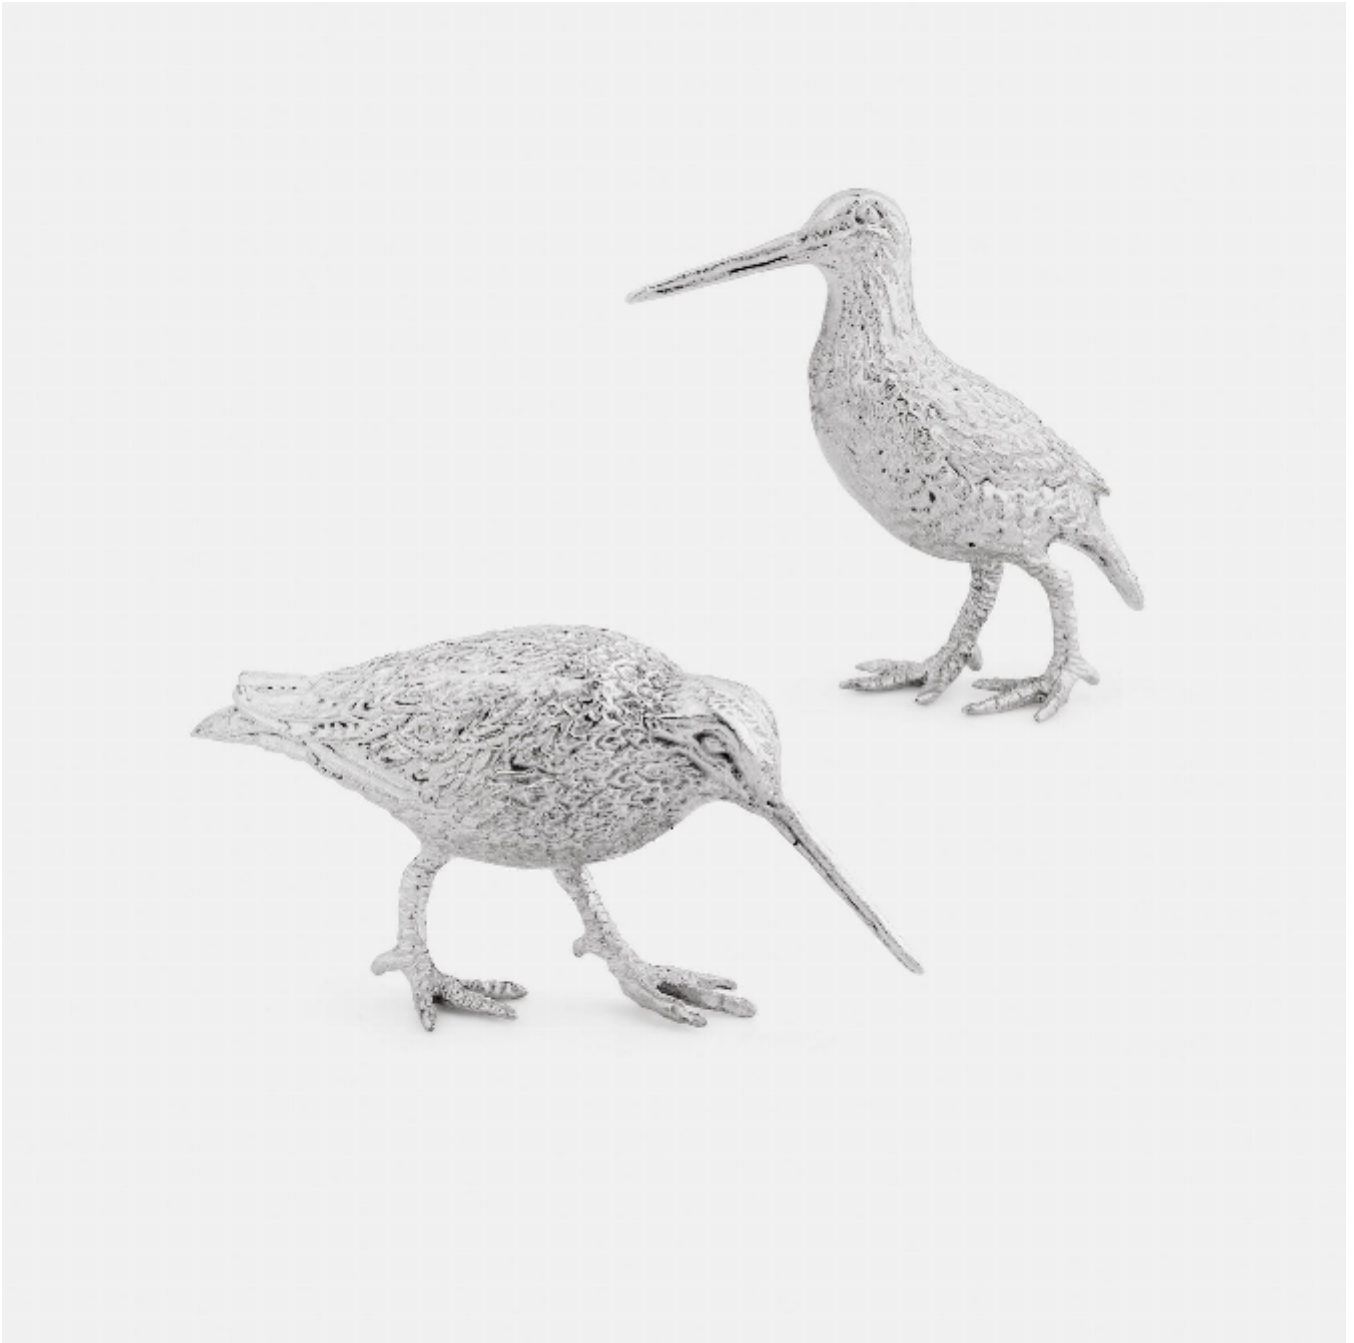

SILVER PLATED SNIPE FIGURINES - COCK & HEN (SMALL)

£72

REF: HS-82156

Description

Silver plated over a brass base snipe figurines of a cock and hen

APPROX.SIZE: COCK

6 x 5 x 2cm

APPROX. SIZE HEN

3 x 7 x 2cm