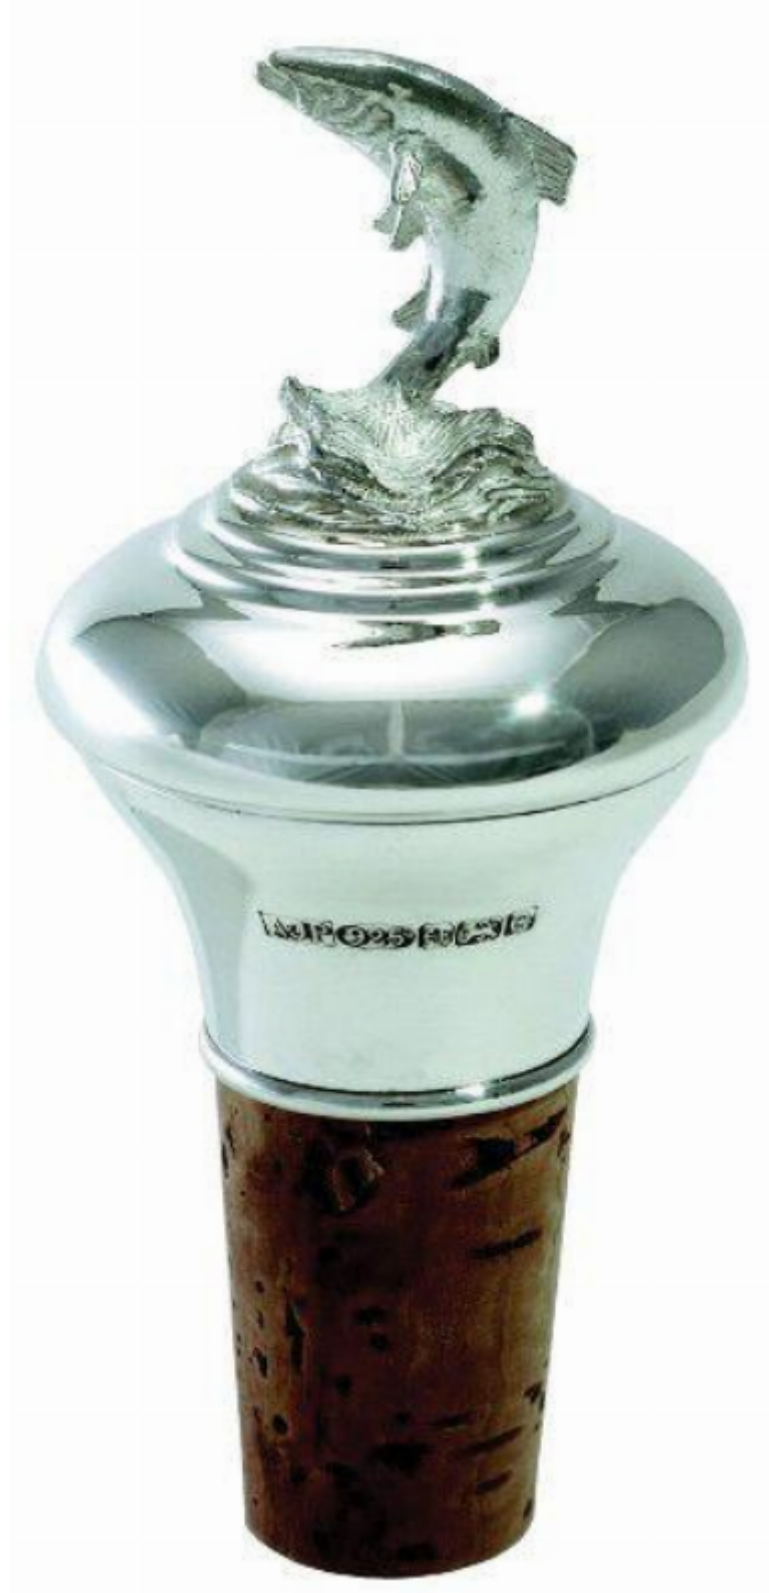

SOLID SILVER LEAPING SALMON FISH WINE BOTTLE  
STOPPER FISHING

£132.50

REF: CT15

Height: 9.5 cm (3.7")

### Description

A Solid Silver Bottle Stopper embellished with a silver Salmon alive with movement. The Stopper has a natural cork base and a full set of hallmarks.