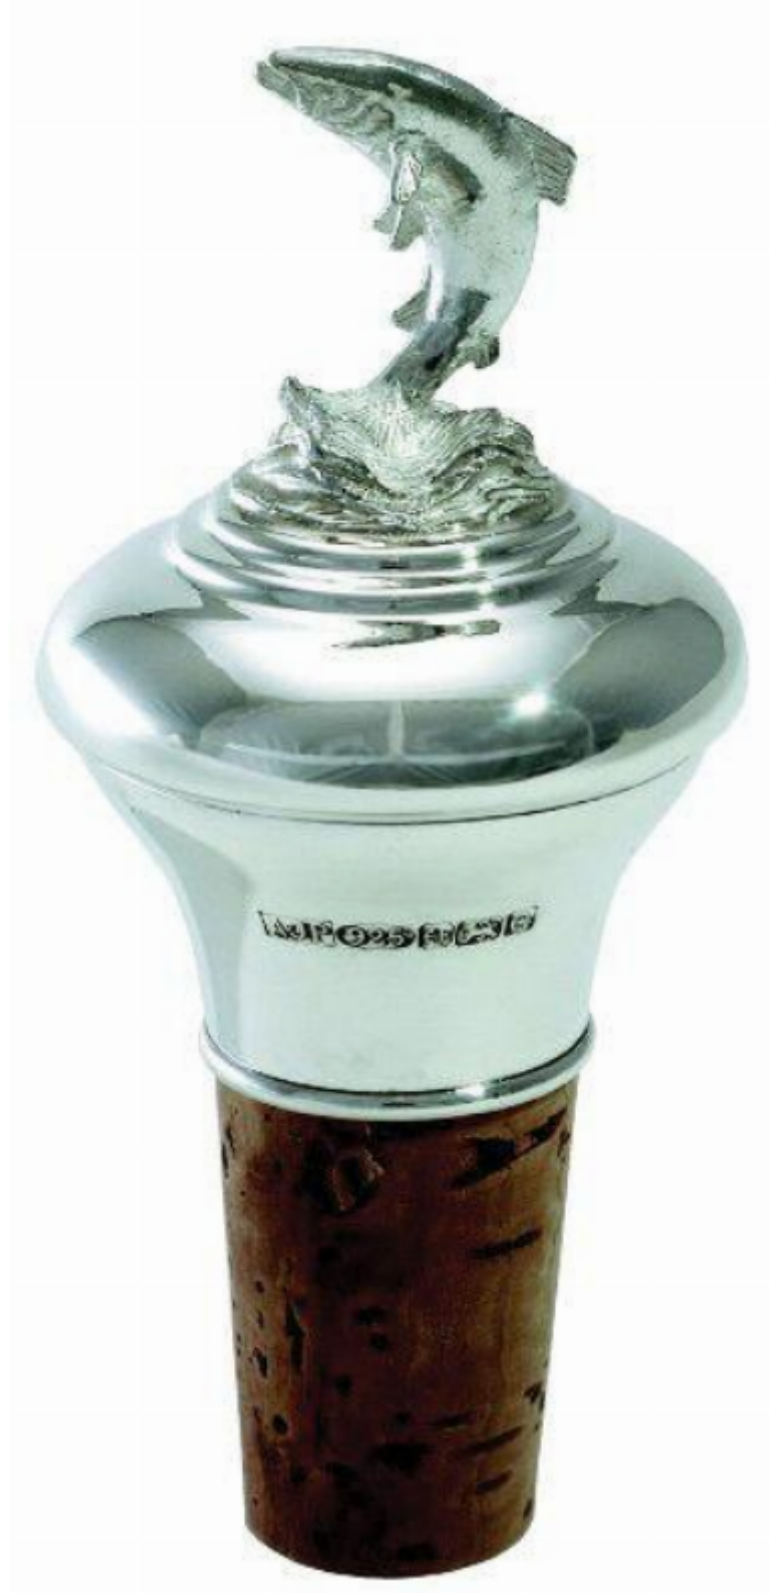

SOLID SILVER LEAPING SALMON FISH WINE BOTTLE
STOPPER FISHING

£132.50

REF: CT15

Height: 9.5 cm (3.7")

Description

A Solid Silver Bottle Stopper embellished with a silver Salmon alive with movement. The Stopper has a natural cork base and a full set of hallmarks.