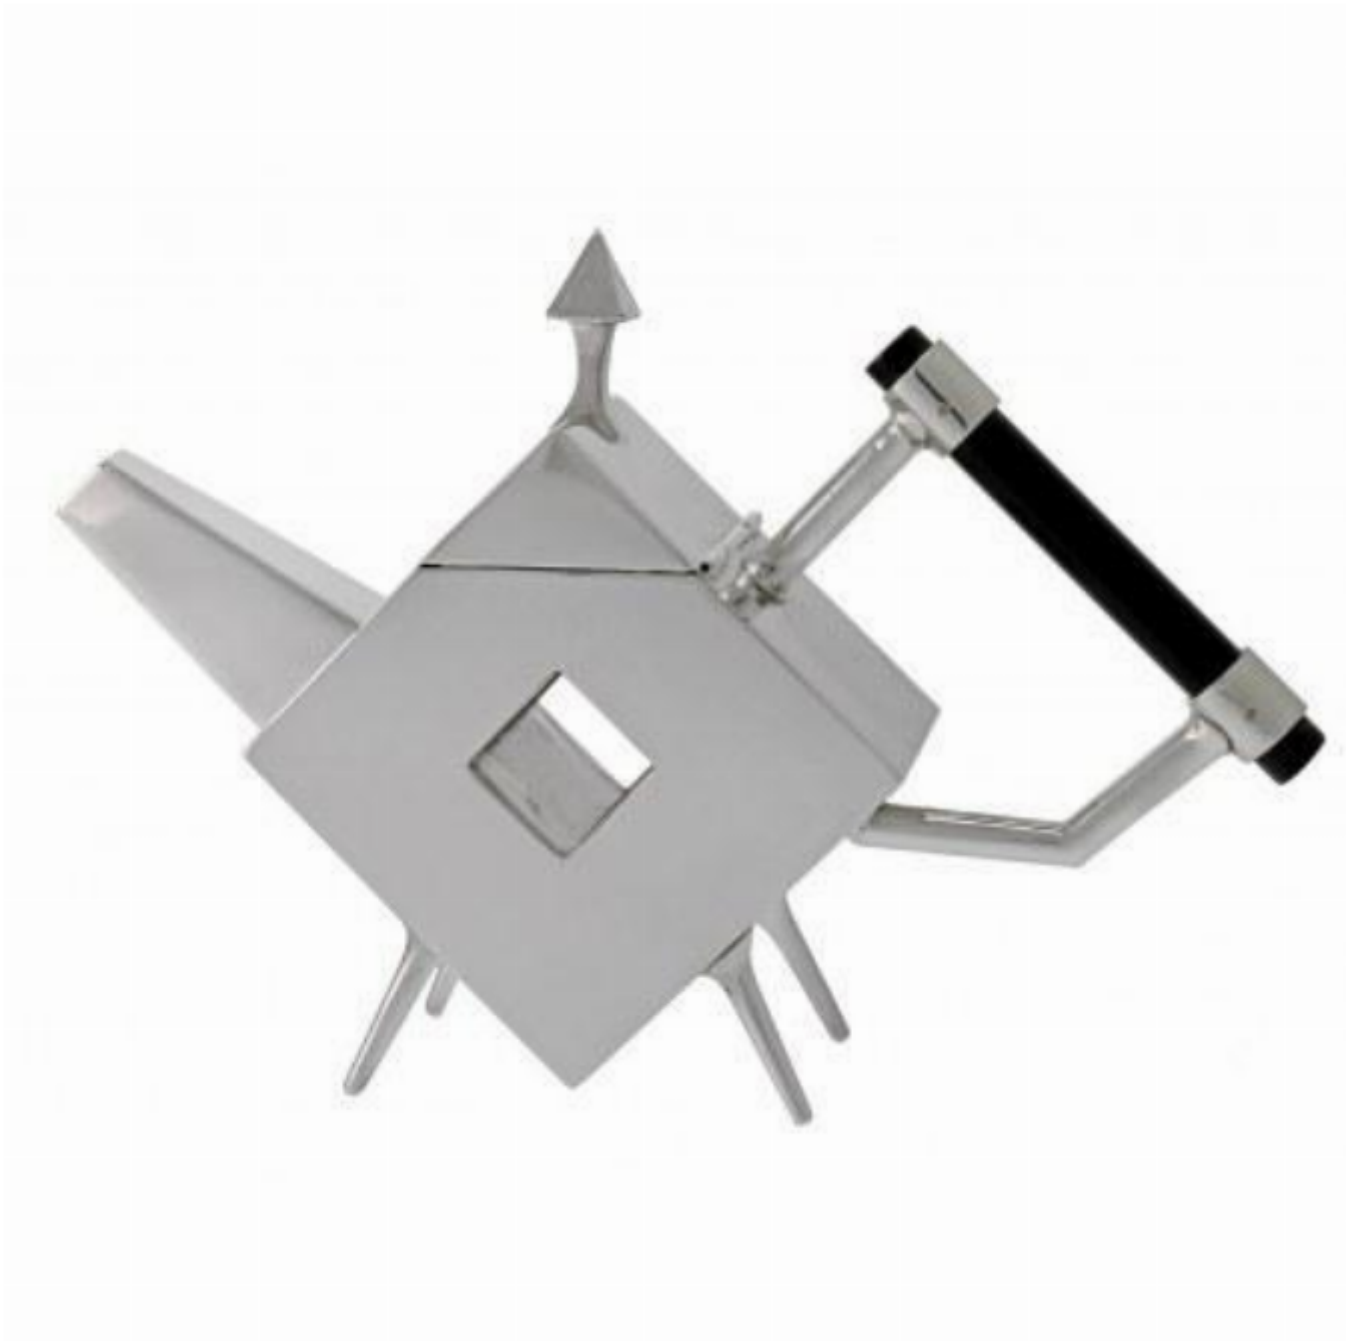

Christopher Dresser Style Silver Plated Tea Pot / Teapot (New)

Sold

REF: CDSQ

Height: 18.6 cm (7.3")

Width: 25 cm (9.8")

Depth: 5.5 cm (2.2")

Weight: 603 g

## Description

This wonderful Silver Plated Tea Pot is a reproduction of Christopher Dresser's iconic Tea Pot originally made by James Dixon. Dresser is known for his unique approach to design, creating objects of a completely unique and visionary aesthetic, far ahead of his contemporaries. While his original pieces can fetch tens of thousands of pounds in auctions, this reproduction Tea Pot is of impeccable quality, and a chance to own and use of piece of design history.

This Tea Pot has a square form and stands on 4 feet. The handle of the Tea Pot is a dark wood.

This Tea Pot is brand new.