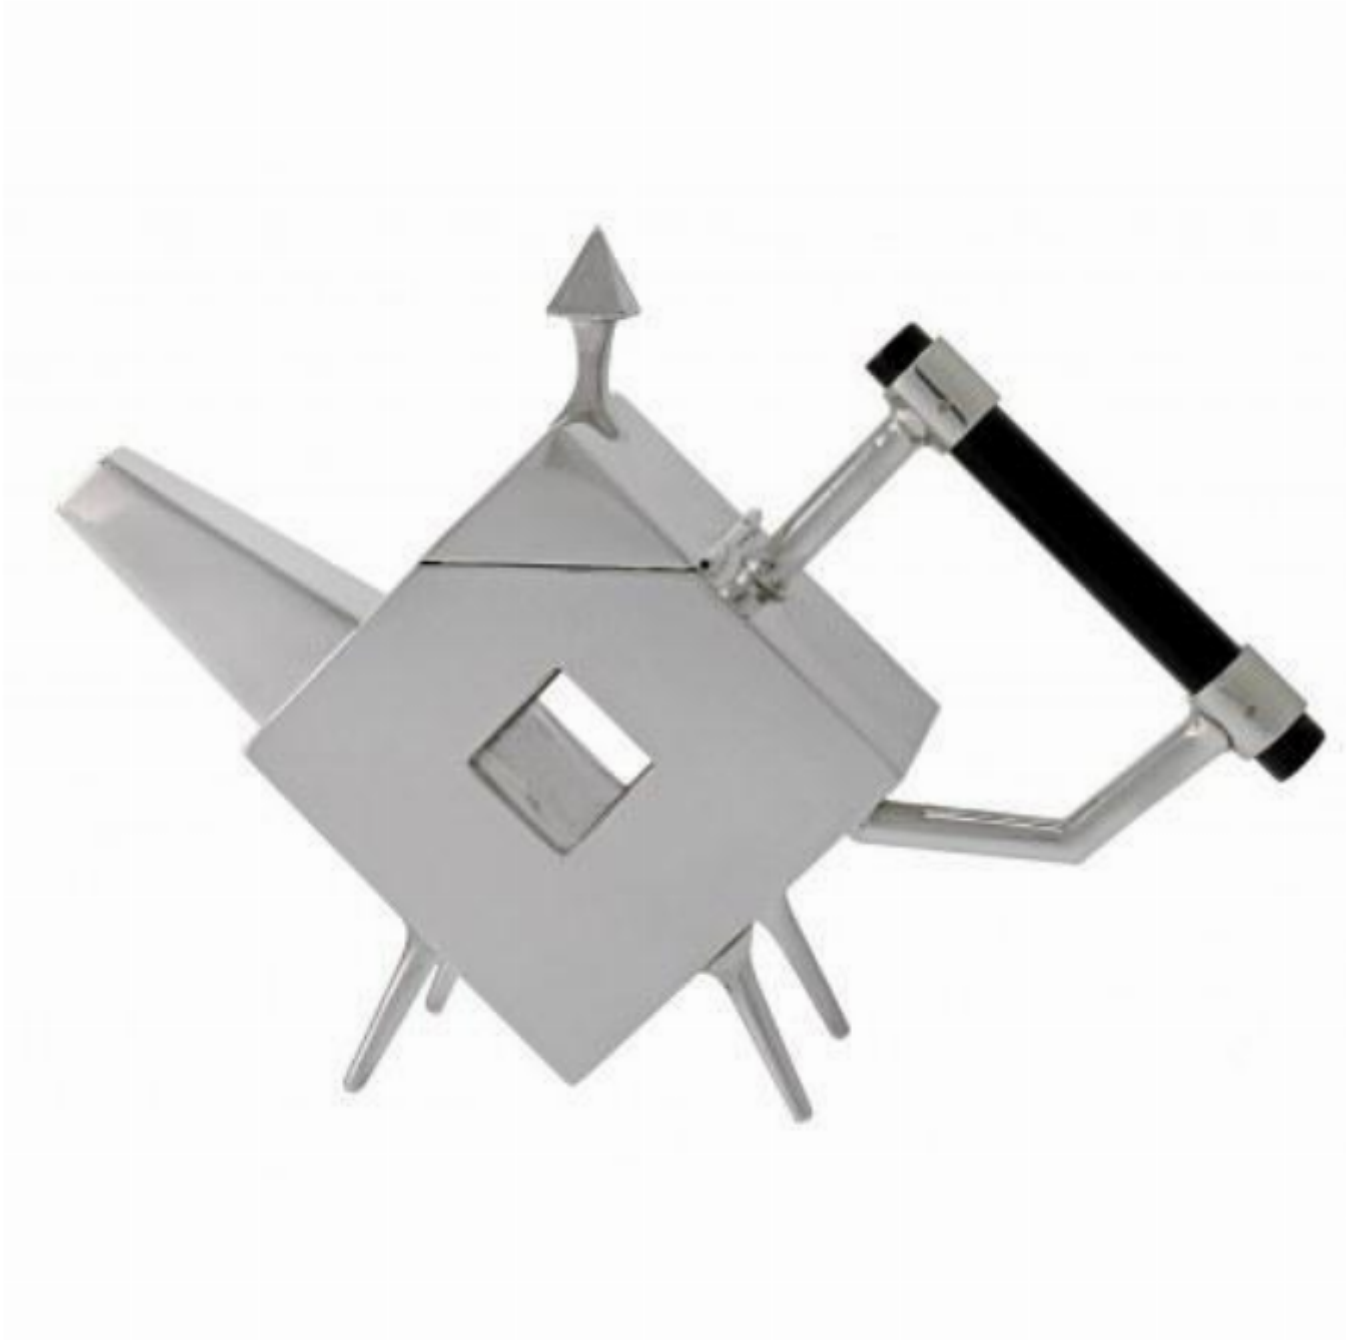

Christopher Dresser Style Silver Plated Tea Pot / Teapot (New)

Sold

REF: CDSQ

Height: 18.6 cm (7.3")

Width: 25 cm (9.8")

Depth: 5.5 cm (2.2")

Weight: 603 g

Description

This wonderful Silver Plated Tea Pot is a reproduction of Christopher Dresser's iconic Tea Pot originally made by James Dixon. Dresser is known for his unique approach to design, creating objects of a completely unique and visionary aesthetic, far ahead of his contemporaries. While his original pieces can fetch tens of thousands of pounds in auctions, this reproduction Tea Pot is of impeccable quality, and a chance to own and use of piece of design history.

This Tea Pot has a square form and stands on 4 feet. The handle of the Tea Pot is a dark wood.

This Tea Pot is brand new.