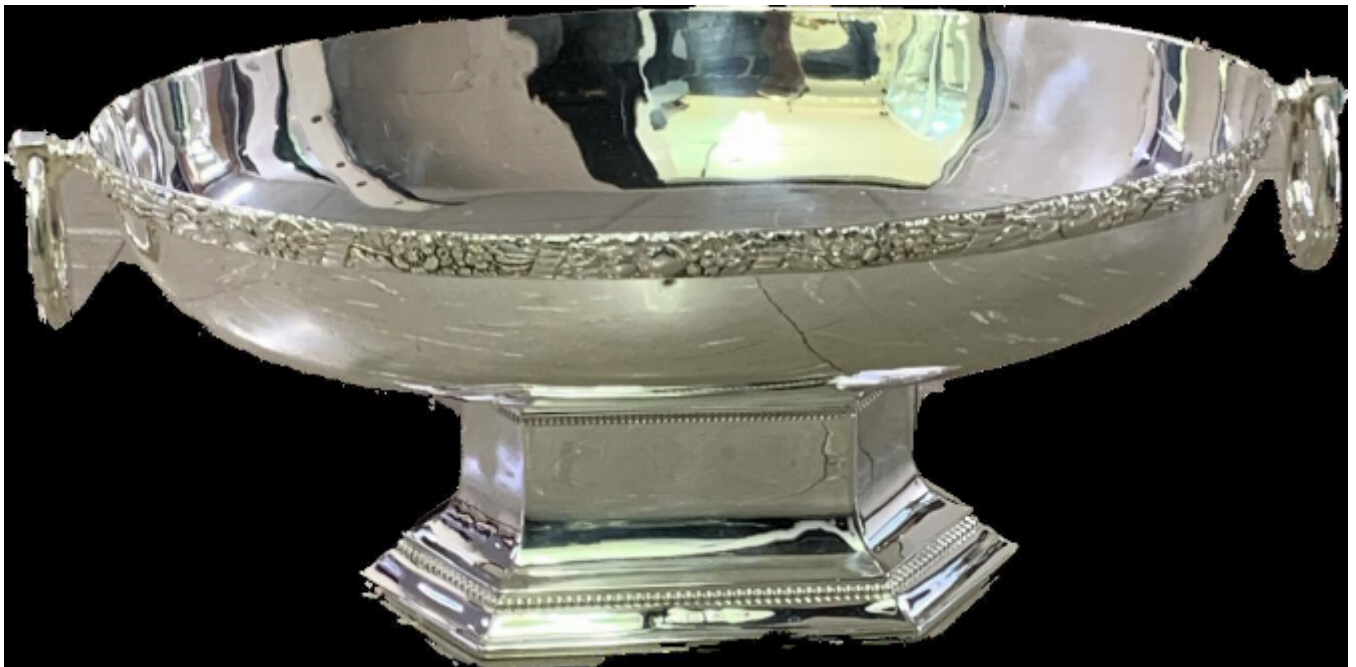

AN ART DECO CONTINENTAL SILVER BOWL Circa 1930

Sold

REF: N7030

Height: 14 cm (5.5")

Width: 35.56 cm (14")

Weight: 701 g

## Description

A Large Art Deco Continental Oval Silver Bowl on an Octagonal beaded foot with two dropped Handles. The border is chased with different Fruit.

Made in Germany

Date: circa 1930

Marked with 800 stamp

Weight: 701g / 22.50oz

Width: 35.56cm / 14in

Height: 14cm / 5 1/2in

T/ETT