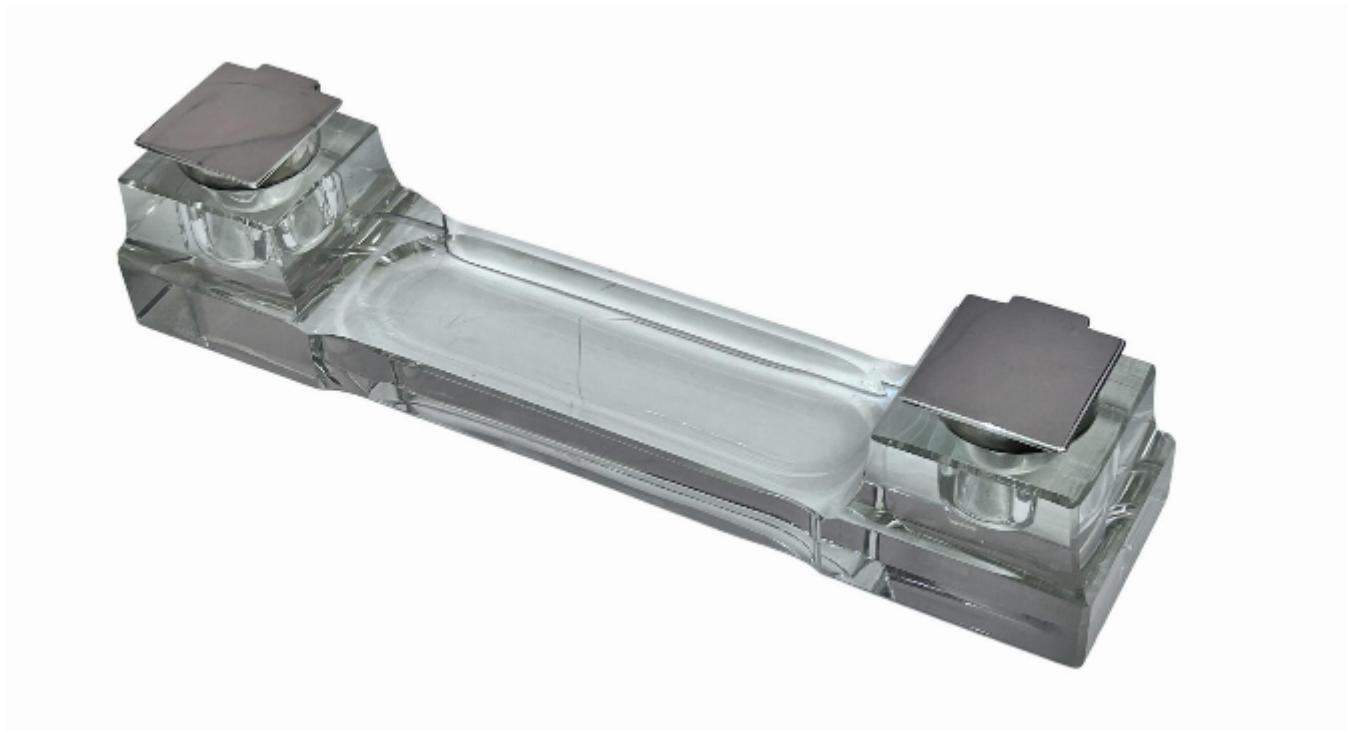

ART DECO SILVER & GLASS INKWELL 1937

Goldsmiths And Silversmiths Company

£495

REF: N6549

Height: 35 cm (13.8")

Width: 8 cm (3.1")

Description

Art Deco Silver & Glass Inkwell With 2 single pots. Very Heavy.

Made in Birmingham

Date: 1937

Maker: Goldsmith & Silversmith

Length: 35cm / 13in

Width: 8cm / 3in

T/MPT