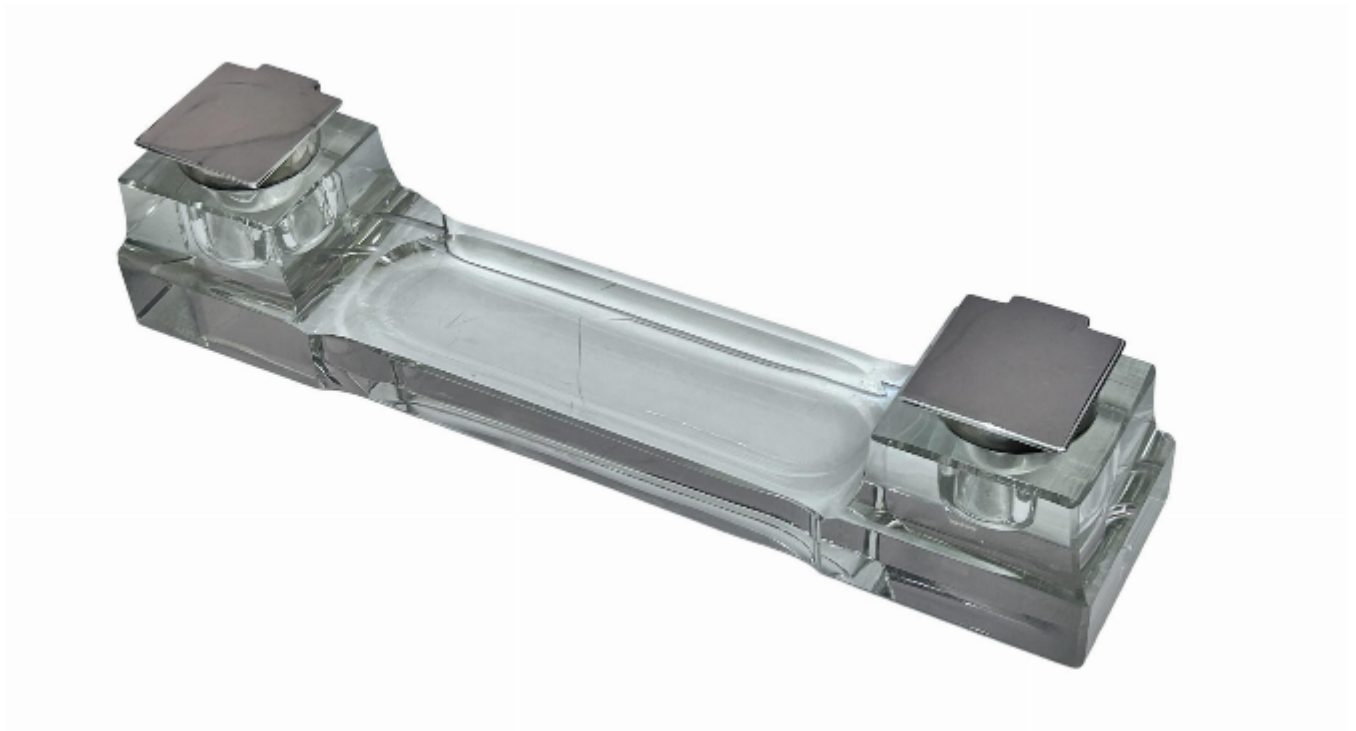

ART DECO SILVER & GLASS INKWELL 1937

Goldsmiths And Silversmiths Company

£495

REF: N6549

Height: 35 cm (13.8")

Width: 8 cm (3.1")

Description

Art Deco Silver & Glass Inkwell With 2 single pots. Very Heavy.

Made in Birmingham

Date: 1937

Maker: Goldsmith & Silversmith

Length:35cm / 13in

Width: 8cm /3in

T/MPT