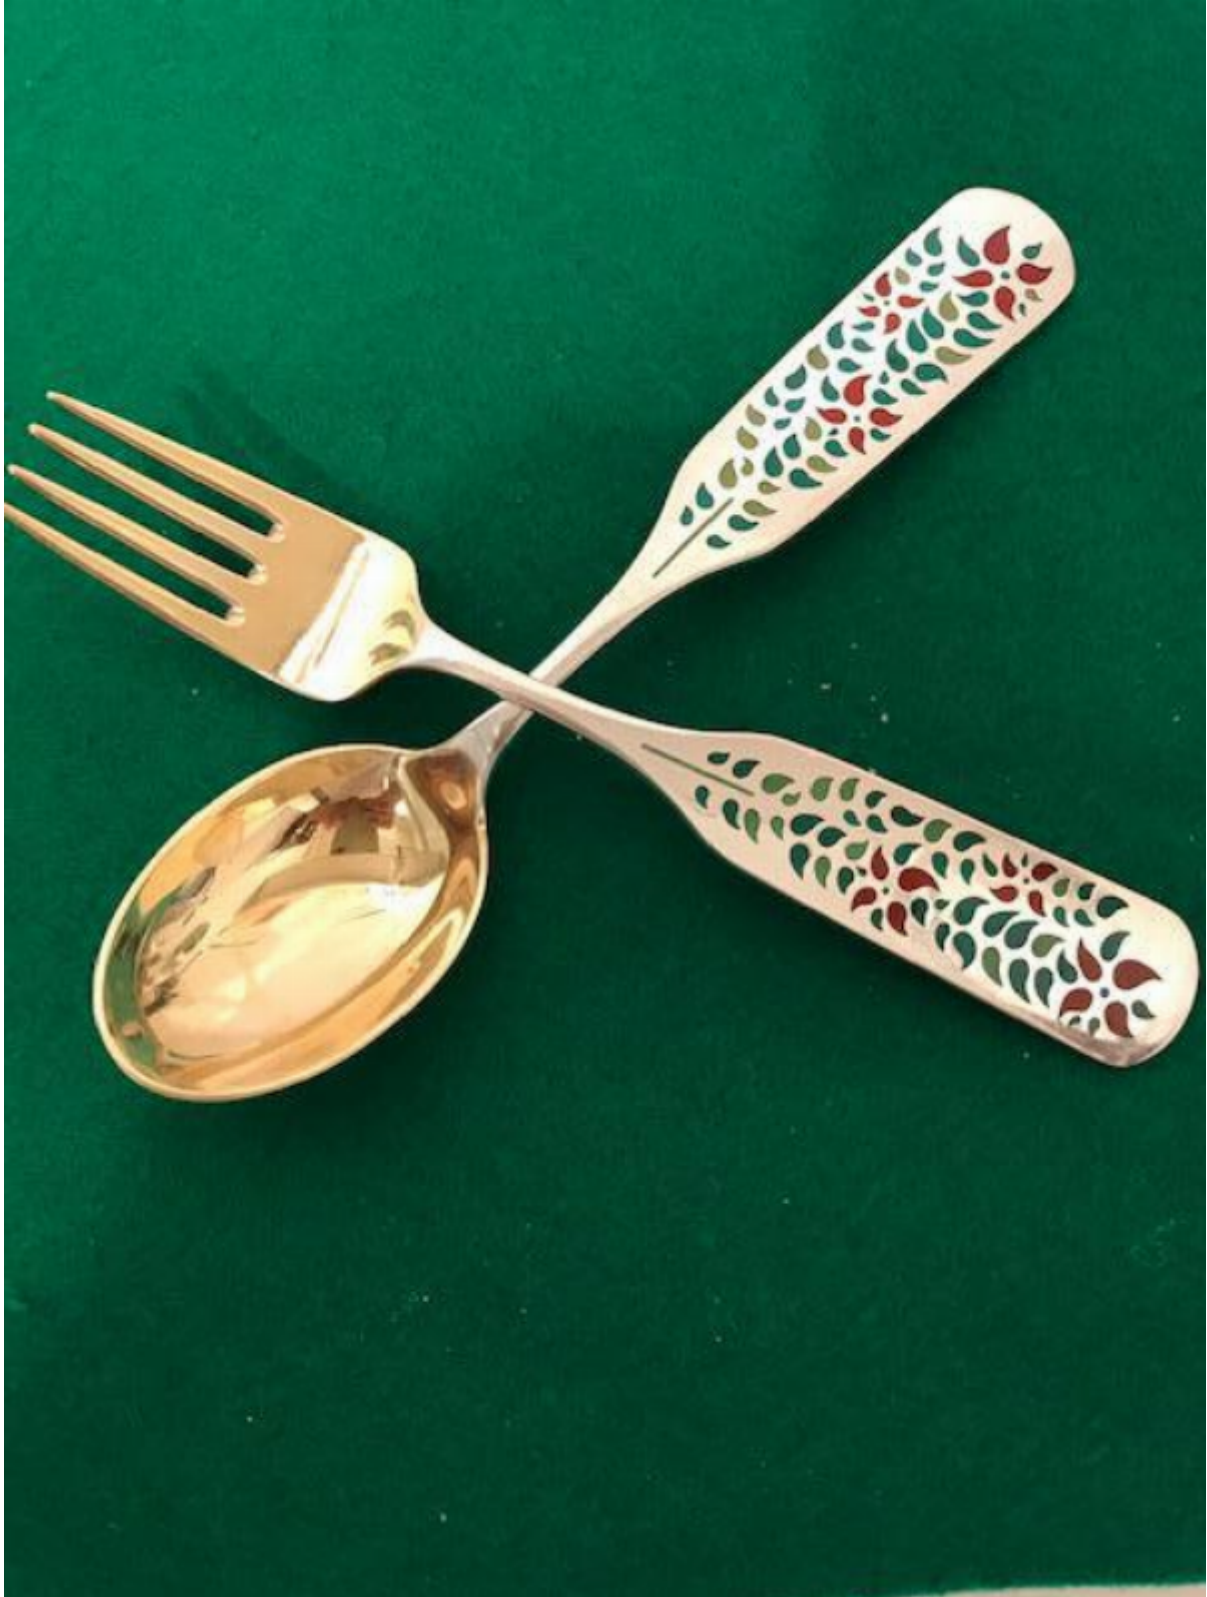

ANTON MICHELSEN SILVER & ENAMEL SPOON & FORK 1955
(POINSETTIA)

Sold

REF: PT N6857

Height: 15 cm (5.9")

Weight: 97 g

Description

Danish Silver & Enamel Christmas Spoon Spoon & Fork.Red & Green Leaves.

Made in Copenhagen (Denmark)

Date:1955

Maker: A Michelsen Designed by Vibeke Aifelt

Weight: 97g / 3.12oz

Length:15cm /6in.

The Spoon & Fork in good condition.

T/CIN