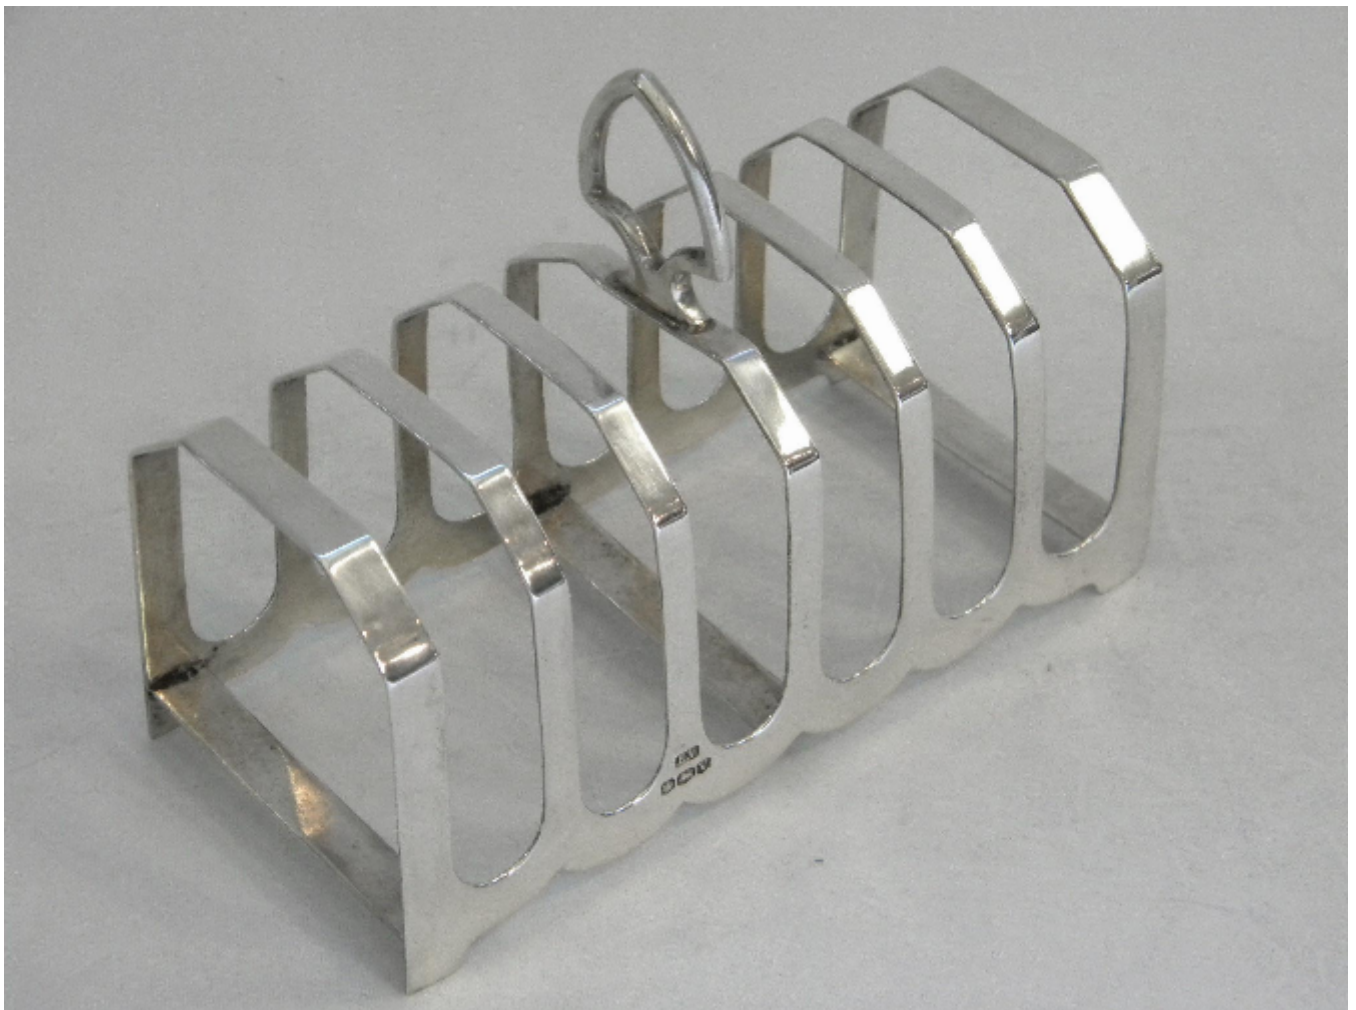

ART DECO SOLID SILVER TOAST RACK SHEFFIELD 1938

Sold

REF: N5504

Height: 10.3 cm (4.1")

Width: 14 cm (5.5")

Depth: 6.5 cm (2.6")

Weight: 144.5 g

Description

A classic Art Deco Solid Silver Toast Rack with space for 6 pieces of Toast.

Made in Sheffield.

Date - 1938.

Maker - E. Viner.

T/CHT