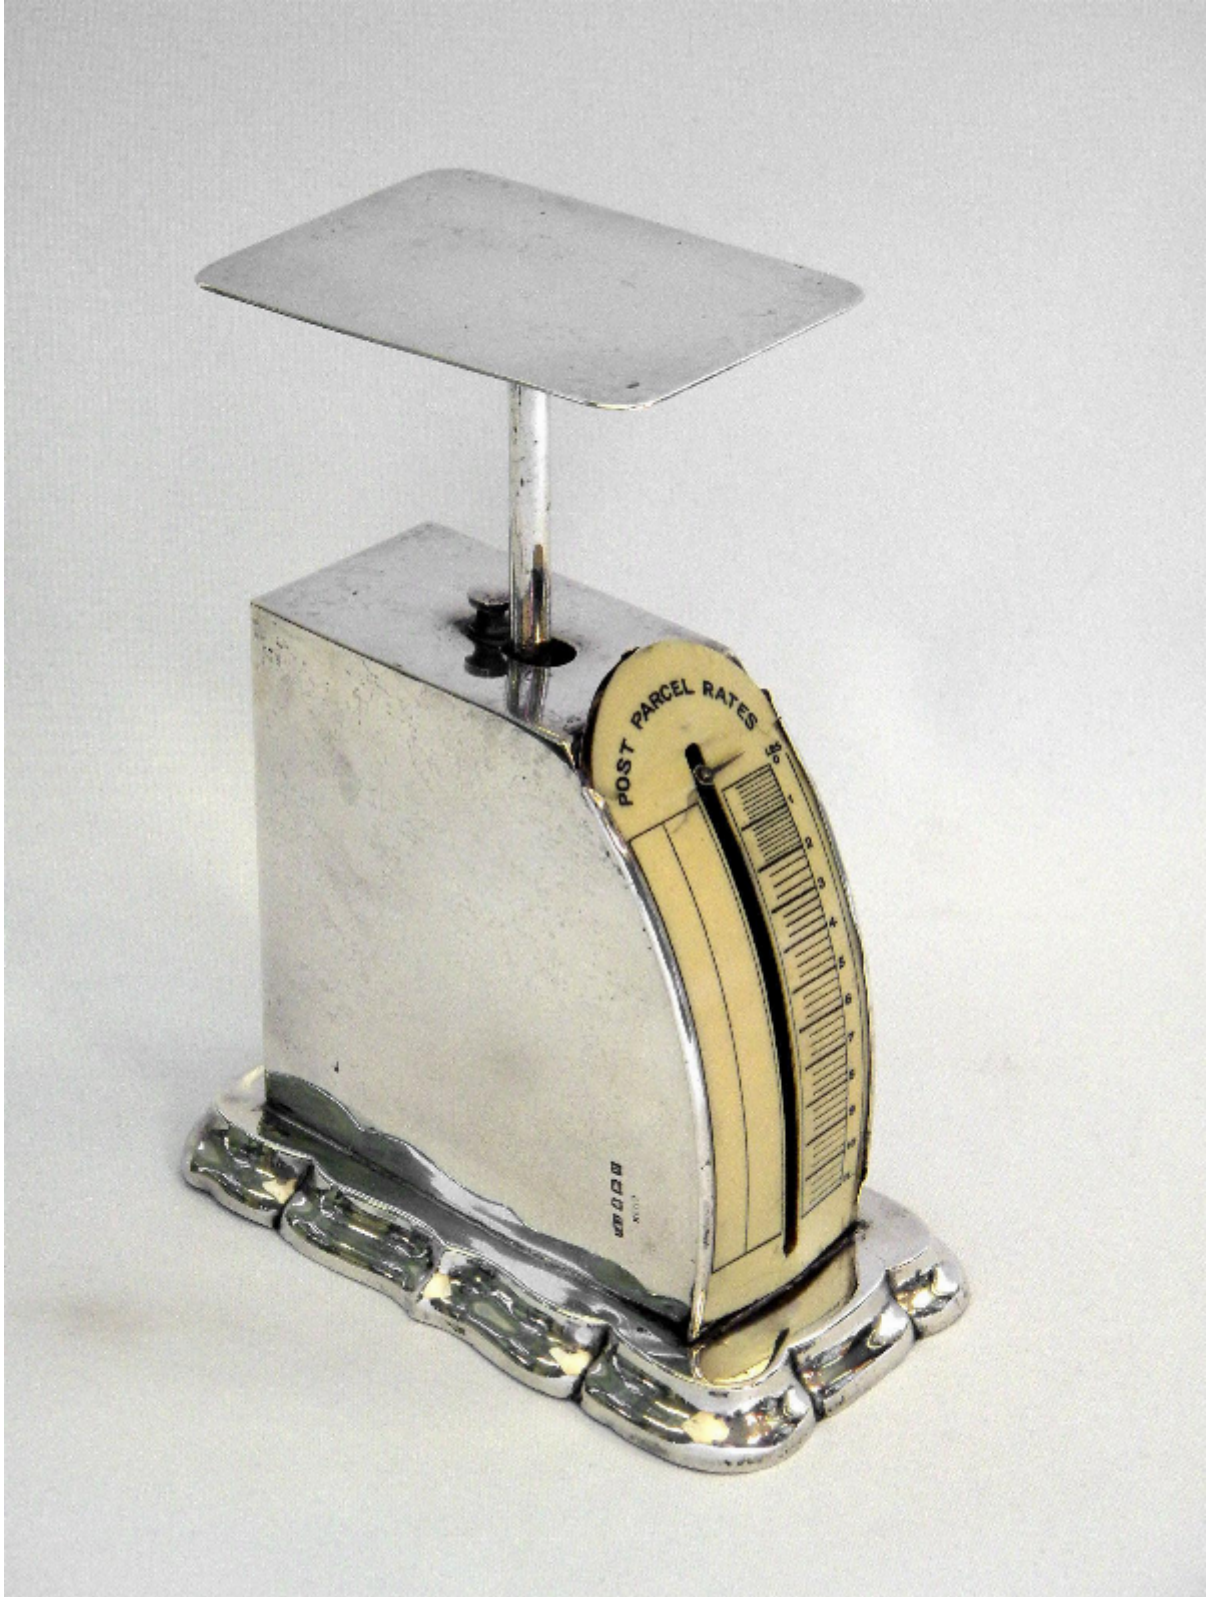

VINTAGE NOVEL SOLID SILVER POST PARCEL RATES SCALE
BIRM. 1919

Sold

REF: N5443

Height: 19 cm (7.5")

Width: 14.5 cm (5.7")

Depth: 8.2 cm (3.2")

Weight: 843.6 g

Description

Wonderful Vintage Solid Silver Postage / Parcel Scales. This gorgeous and novel item stands on a shaped base and has a cream coloured insert showing the weight in lbs.

These Scales are in good condition, although there is some damage to the cream insert (See images). These scales are hallmarked.

Made in Birmingham.

Date - 1919.

Maker- Levy & Salaman

Approx. Weight - 843.6g

Approx. Height - 190mm / 7 1/2 inches

Approx. Length - 145mm / 5 3/4 inches

Approx. Width - 82mm / 3 1/4 inches

T/YPT

Model Number: N5443