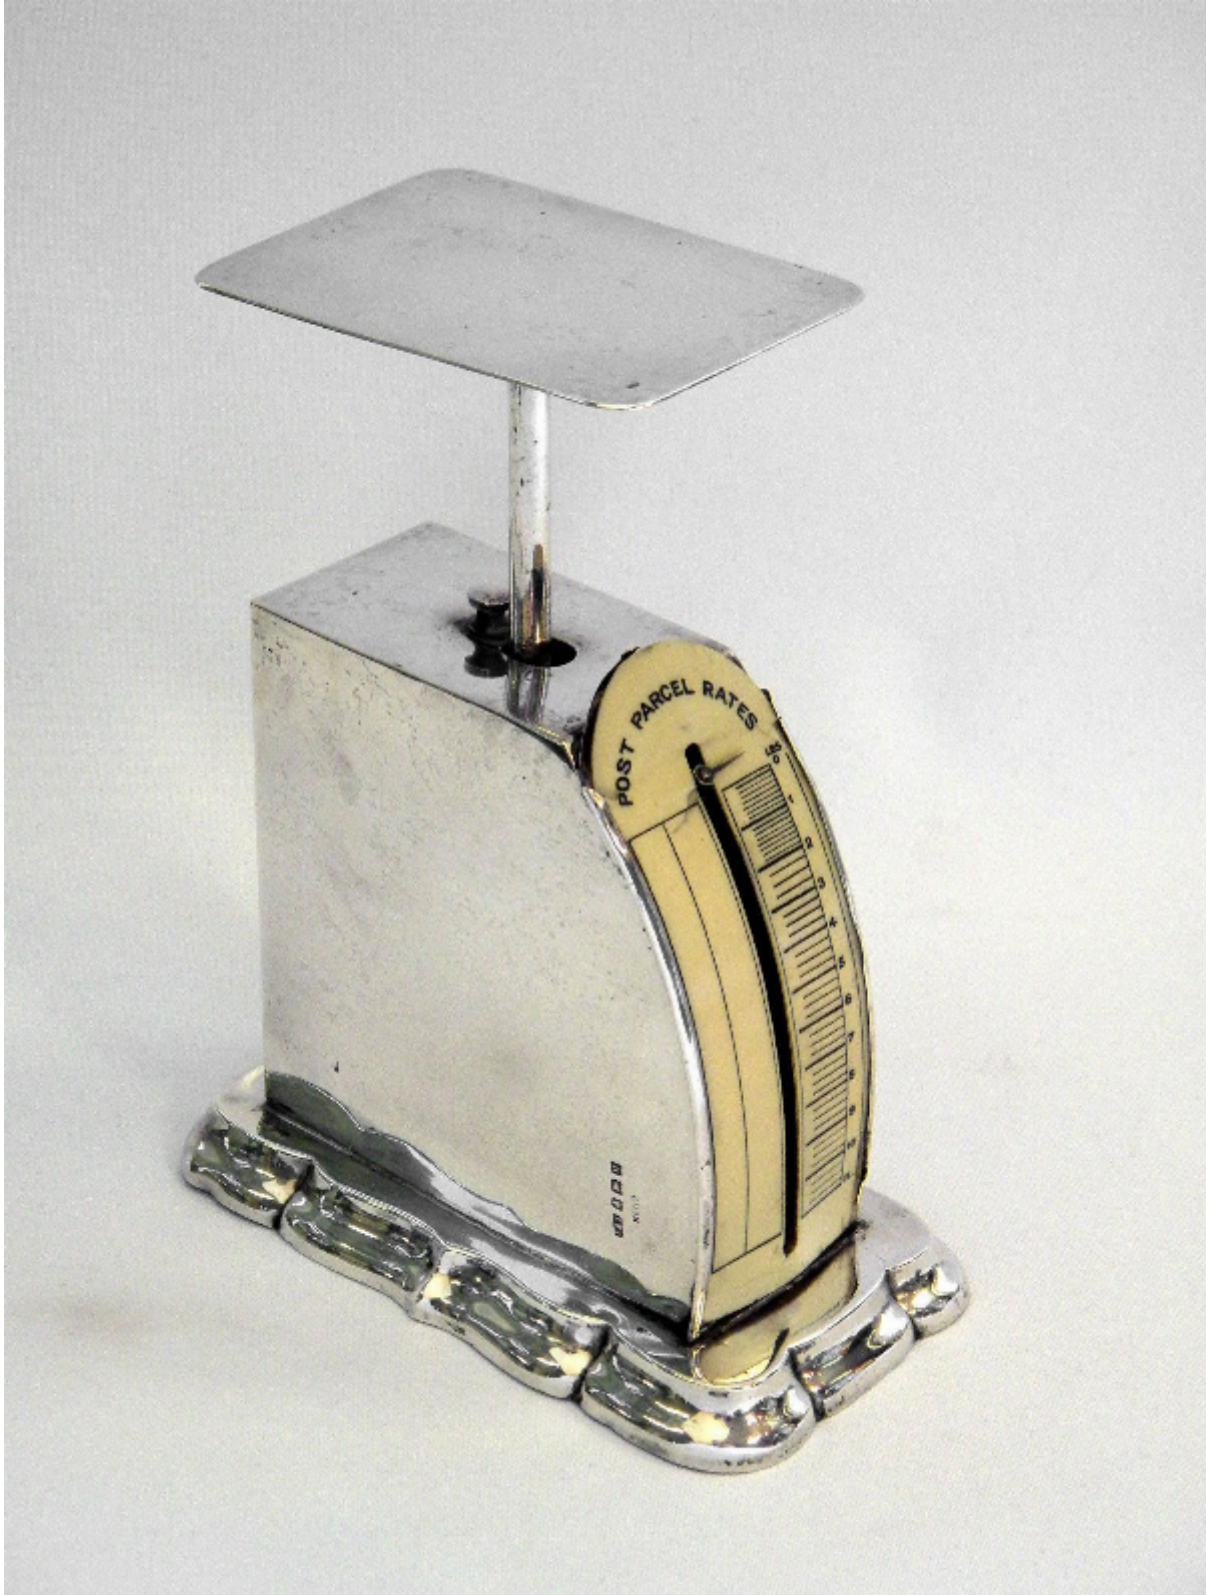

VINTAGE NOVEL SOLID SILVER POST PARCEL RATES SCALE
BIRM. 1919

Sold

REF: N5443

Height: 19 cm (7.5")

Width: 14.5 cm (5.7")

Depth: 8.2 cm (3.2")

Weight: 843.6 g

Description

Wonderful Vintage Solid Silver Postage / Parcel Scales. This gorgeous and novel item stands on a shaped base and has a cream coloured insert showing the weight in lbs.

These Scales are in good condition, although there is some damage to the cream insert (See images). These scales are hallmarked.

Made in Birmingham.

Date - 1919.

Maker- Levy & Salaman

Approx. Weight - 843.6g

Approx. Height - 190mm / 7 1/2 inches

Approx. Length - 145mm / 5 3/4 inches

Approx. Width - 82mm / 3 1/4 inches

T/YPT

Model Number: N5443