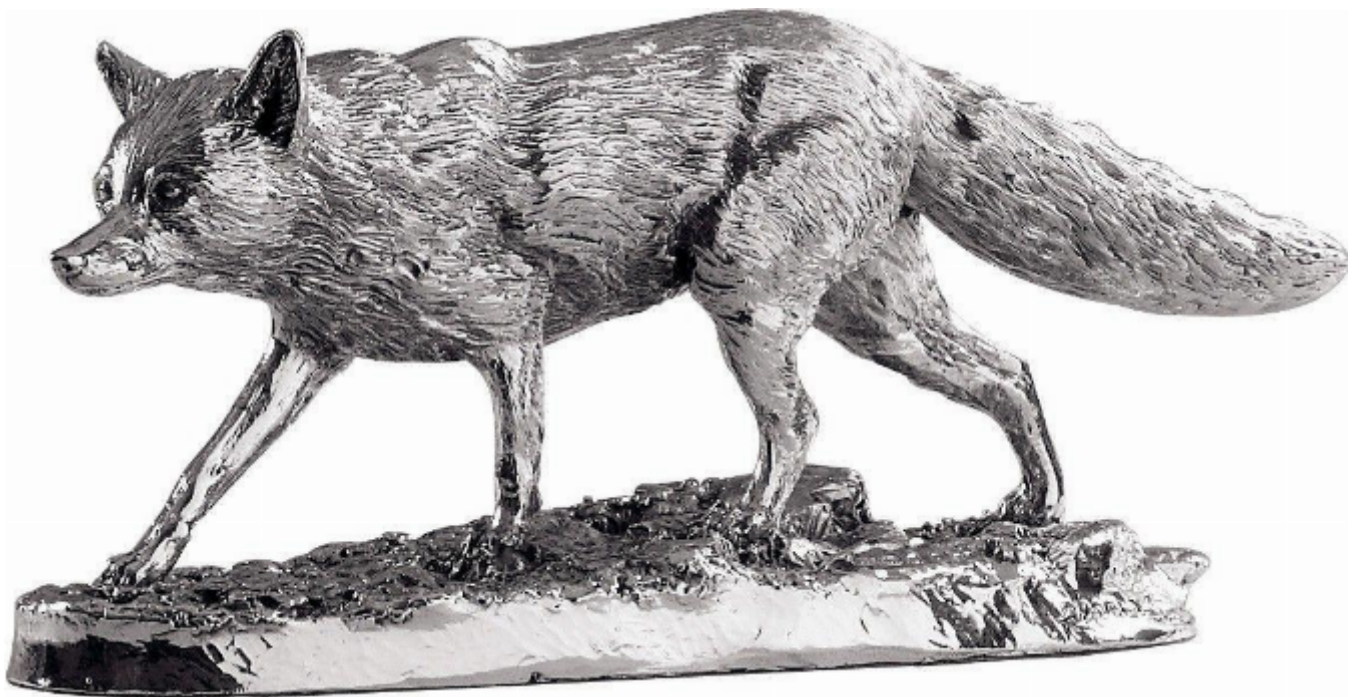

Hallmarked Silver Model Fox Figure / Statue

£604

REF: MFOX

Height: 23.5 cm (9.3")

Width: 10 cm (3.9")

Depth: 6.7 cm (2.6")

Weight: 774 g

Description

A beautiful hallmarked Silver model Fox, made with a focus on attention to detail. A Plinth Can be purchased for this item if desired.

The item is made of sterling Silver Cast over a resin core and is fully hallmarked.

Approx Size: 240 x 105mm (9.5 x 4.25 inches)