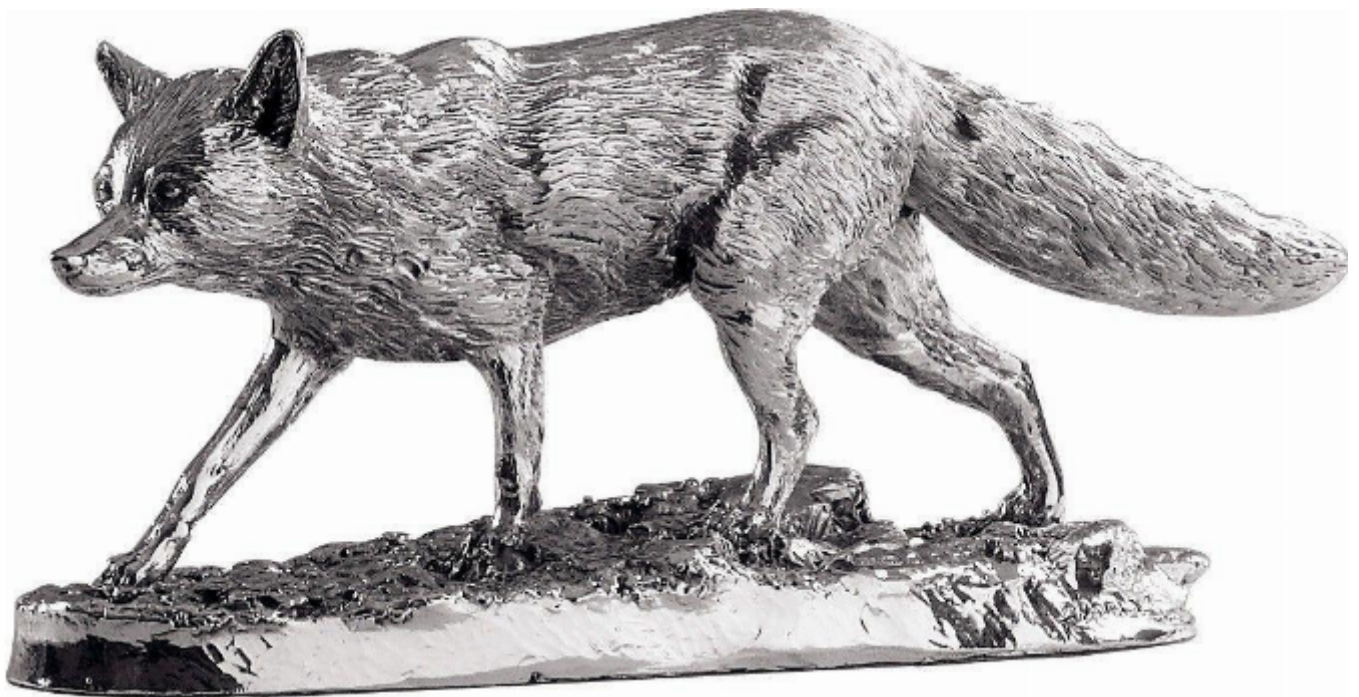

Hallmarked Silver Model Fox Figure / Statue

£604

REF: MFOX

Height: 23.5 cm (9.3")

Width: 10 cm (3.9")

Depth: 6.7 cm (2.6")

Weight: 774 g

## Description

A beautiful hallmarked Silver model Fox, made with a focus on attention to detail. A Plinth Can be purchased for this item if desired.

The item is made of sterling Silver Cast over a resin core and is fully hallmarked.

Approx Size: 240 x 105mm (9.5 x 4.25 inches)